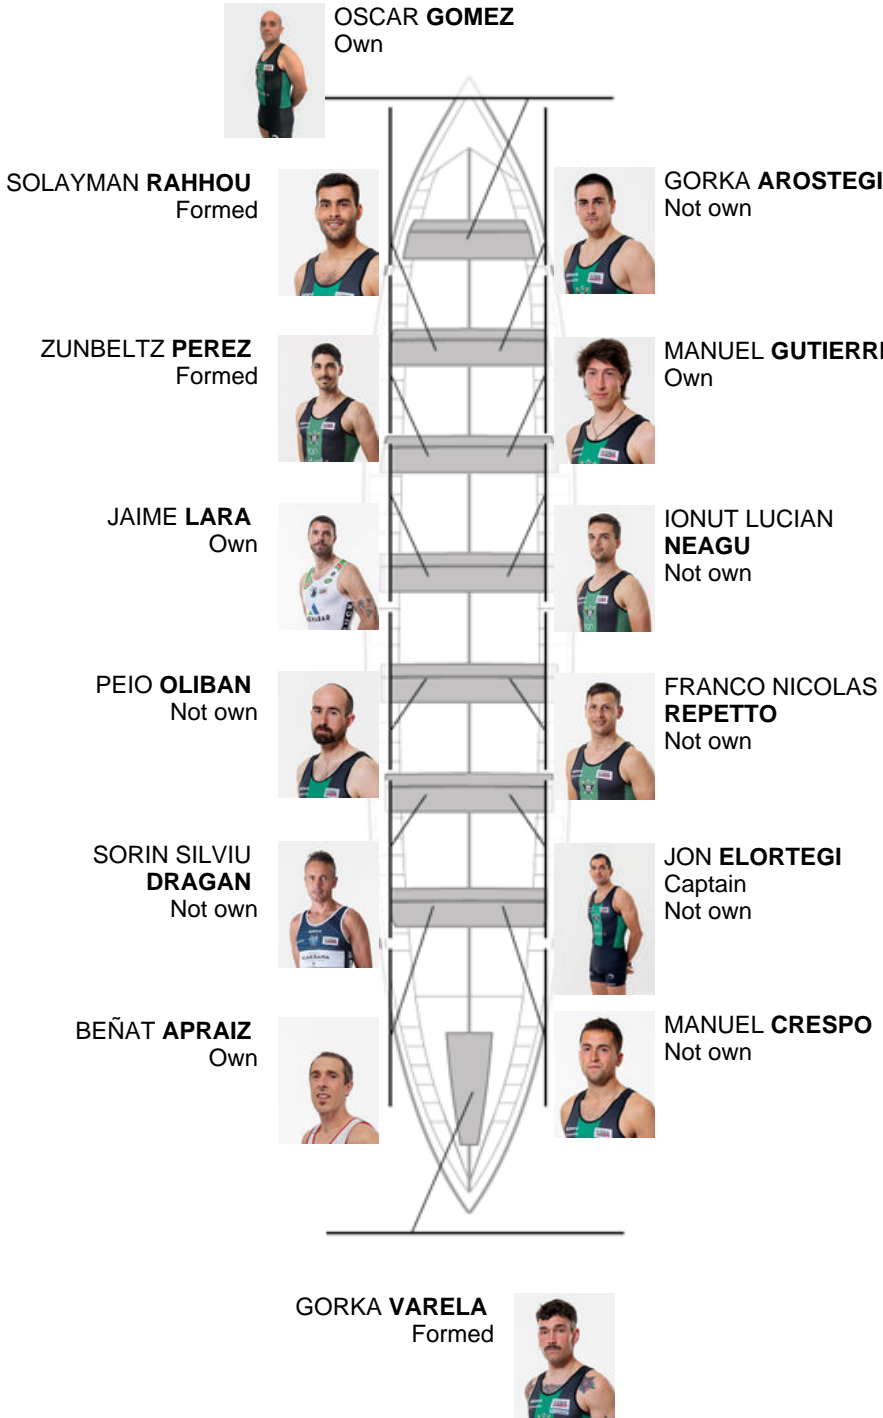

	Club	Time	Dif.	%	Points
10	KAIKU BEREZ GALANTA	19:51,54	00:28.34	102.43%	3

Coach
JOSE LUIS
KORTA

Delegate
ANDONI
GARCÍA GARCÍA

Firma y sello

Subtitutes

Blipper
~~XXXXXXXXXX~~
Not own

Formed:3
Own: 4
Not own: 7