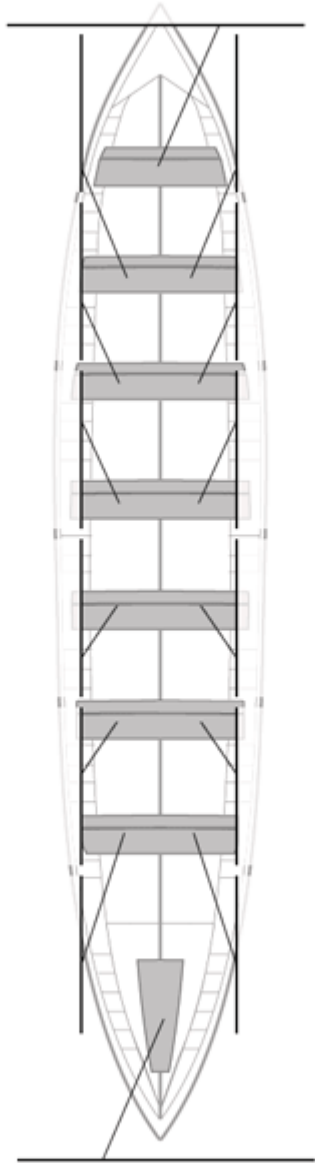

	Club	Temp	Dif	%	Points
10	SD TIRÁN PEREIRA	20:30,90	01:05,36	105.61%	3

Image not found or type unknown

Coach

Image not found or type unknown

Delegue

Firma y sello

### Supleánts

Formé:

Prope:

Non prope: