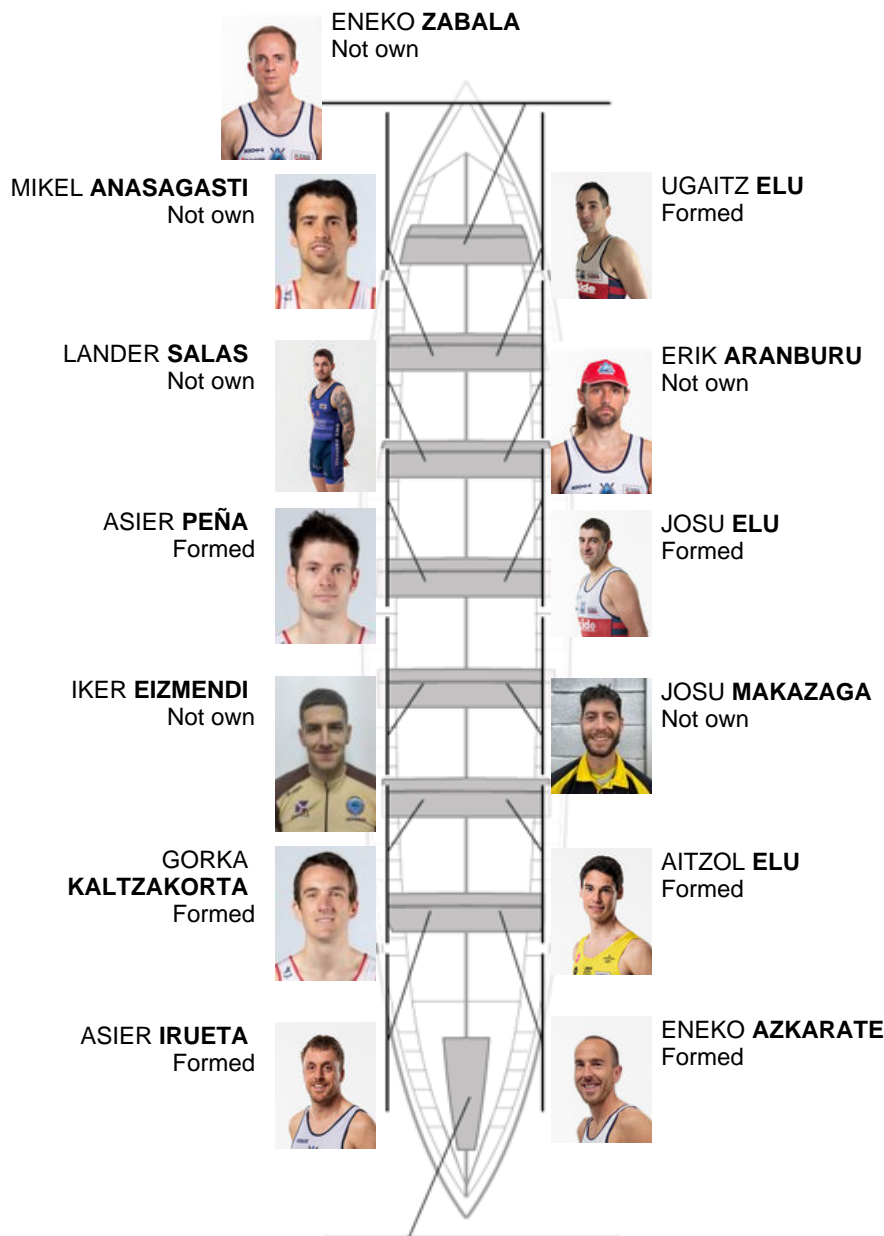

	Club	Time	Dif.	%	Points
10	ONDARROA KIDE	20:30,56	00:48.30	104.08%	3

Coach
**IÑAKI
ERRASTI**

Delegate
**HASIER
ETXABURU**

Firma y sello

Subtitutes

~~Ripper~~
~~ERIK ARANBURU~~
~~ENKO ZABALA~~

Notmed

IÑIGO LARRINAGA
Captain
Formed