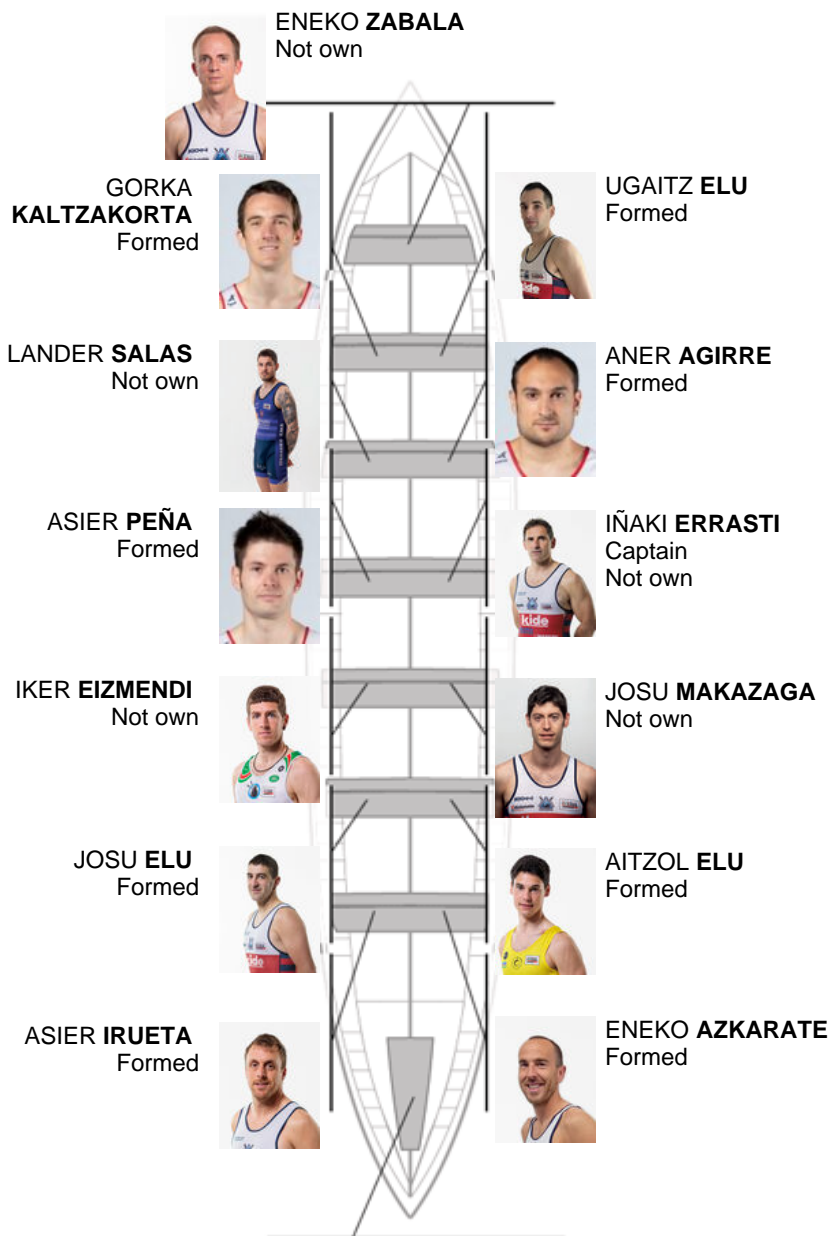

|   | Club          | Time     | Dif.     | %       | Points |
|---|---------------|----------|----------|---------|--------|
| 5 | ONDARROA KIDE | 20:21,14 | 00:15.00 | 101.24% | 8      |

Coach  
IÑAKI  
ERRASTI

Delegate  
HASIER  
ETXABURU

Firma y sello

Subtitutes

Blipper  
~~ENEKO AZKARATE~~  
~~IÑAKI ERRASTI~~  
Not own

IÑIGO LARRINAGA (Formed)

Formed:9  
Own:  
Not own: 5