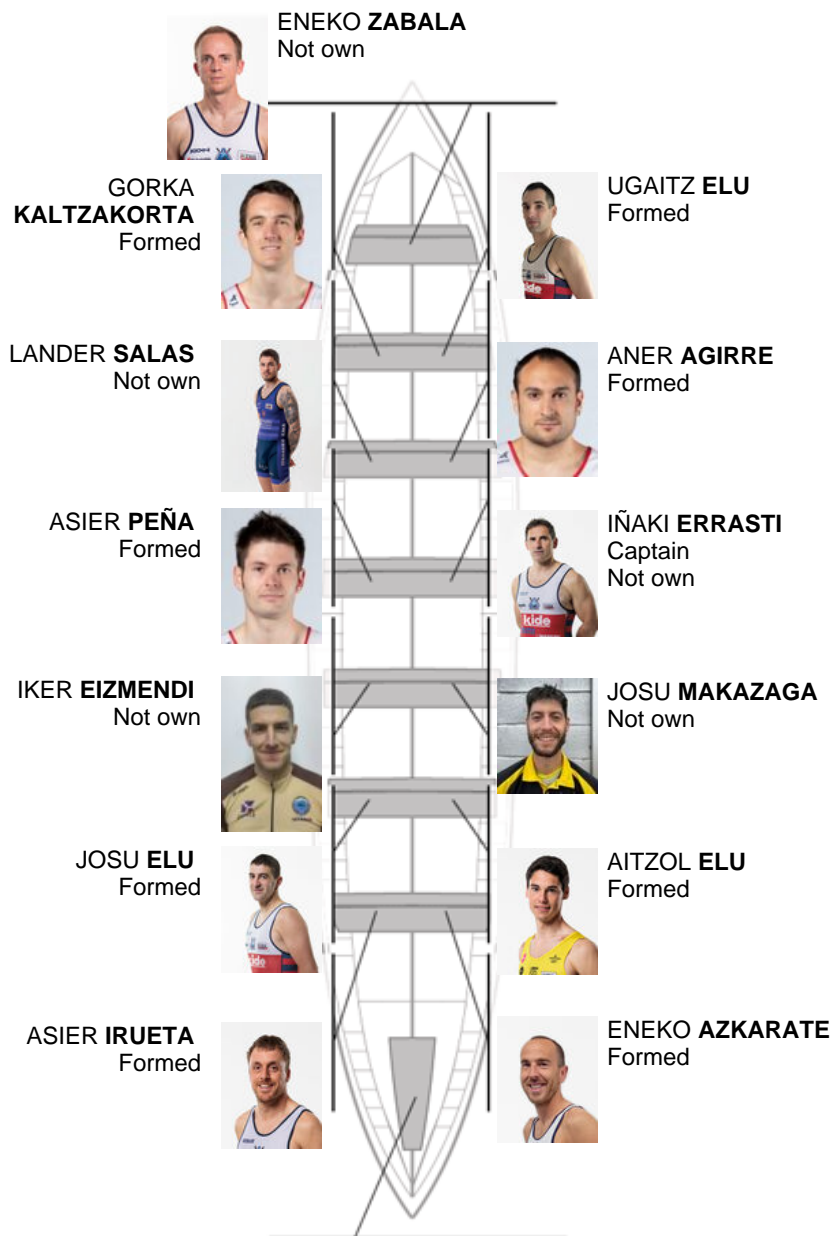

	Club	Time	Dif.	%	Points
5	ONDARROA KIDE	20:21,14	00:15.00	101.24%	8

Coach
IÑAKI
ERRASTI

Delegate
HASIER
ETXABURU

Firma y sello

Subtitutes

Blipper
~~ENEKO AZKARATE~~
Not own

IÑIGO LARRINAGA (Formed)

Formed:9
Own:
Not own: 5