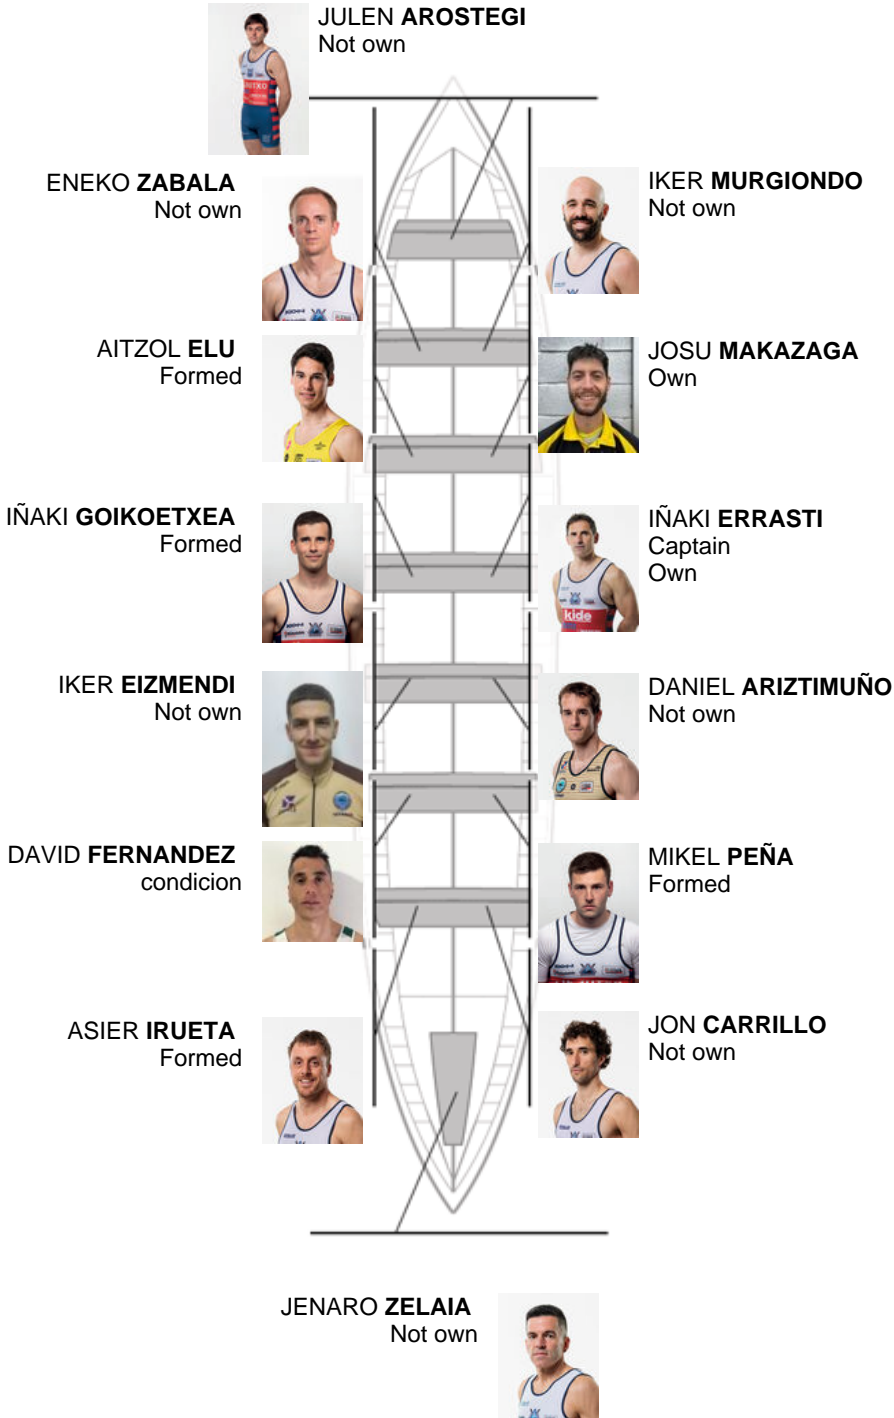

	Club	Time	Dif.	%	Points
8	ONDARROA KIDE	20:30,28	00:28.67	102.38%	5

Coach
IÑAKI
ERRASTI

Delegate
JOSU
ELU SOLABARRIETA

Firma y sello

Subtitutes

Blipper
~~ENEKO ZABALA~~
Notmed

Formed:4
Own: 3
Not own: 7