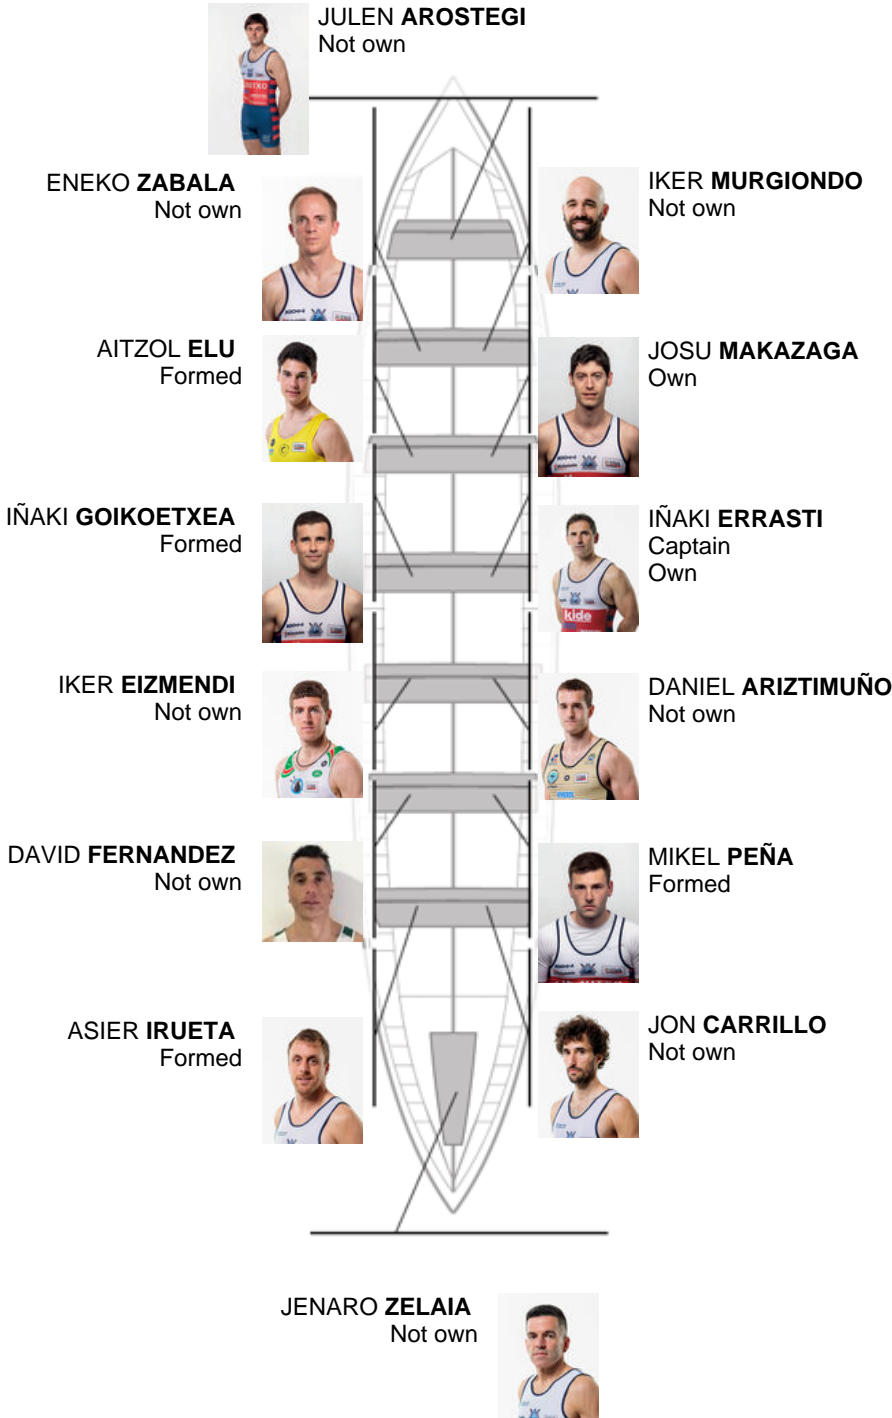

	Club	Time	Dif.	%	Points
8	ONDARROA KIDE	20:30,28	00:28.67	102.38%	5

Coach
IÑAKI
ERRASTI

Delegate
JOSU
ELU SOLABARRIETA

Firma y sello

Subtitutes

Blipper
~~ENEKO ZABALA~~
Iker Murgiondo
Notmed

Formed:4
Own: 2
Not own: 8