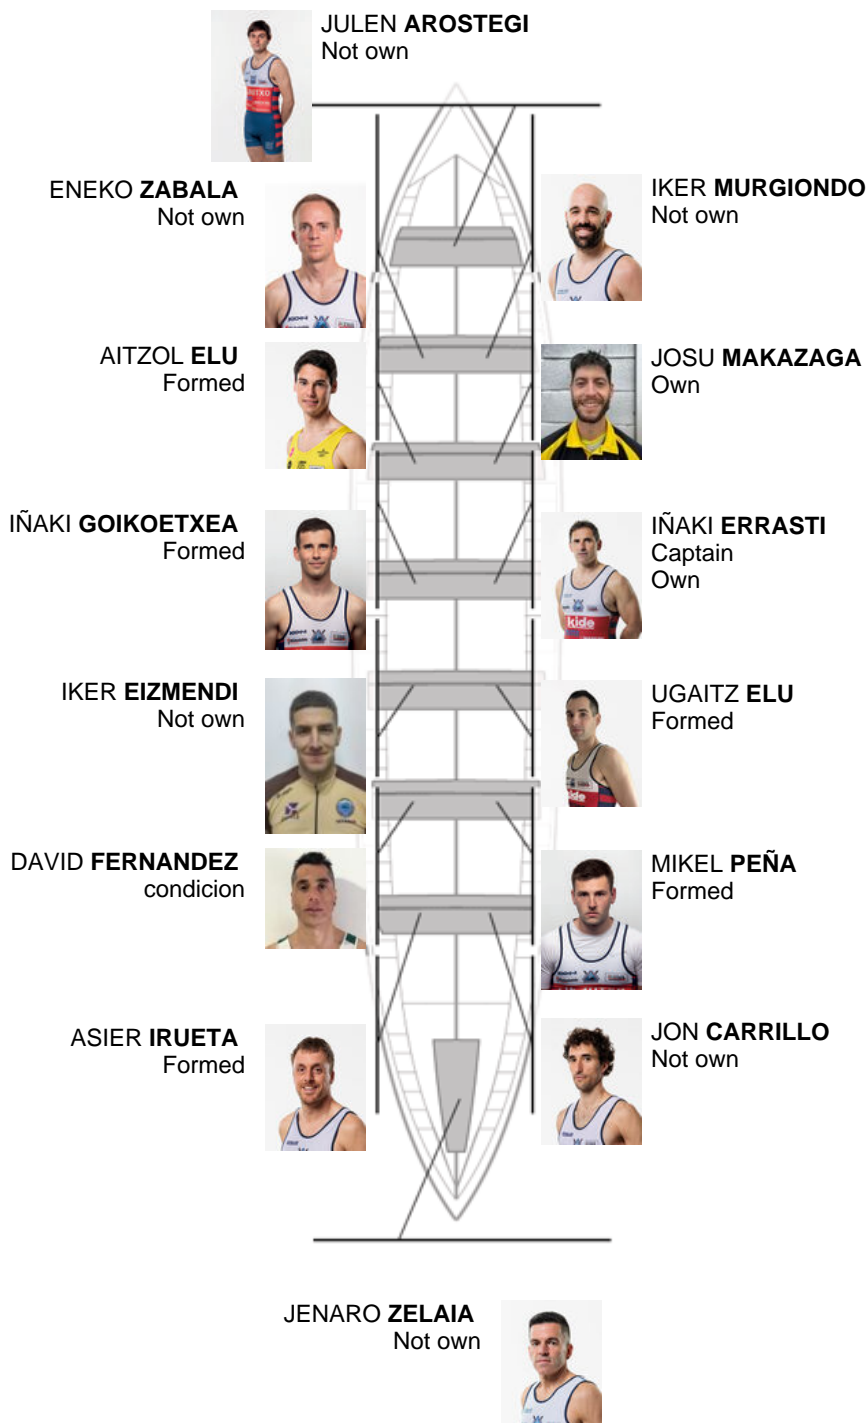

	Club	Time	Dif.	%	Points
9	ONDARROA KIDE	20:31,48	00:40.18	103.37%	4

Coach  
IÑAKI  
ERRASTI

Delegate  
JOSU  
ELU SOLABARRIETA

Firma y sello

Subtitutes

Ripper  
~~ERRASTI~~  
~~SOLABARRIETA~~  
Notmed

Formed:5  
Own: 3  
Not own: 6