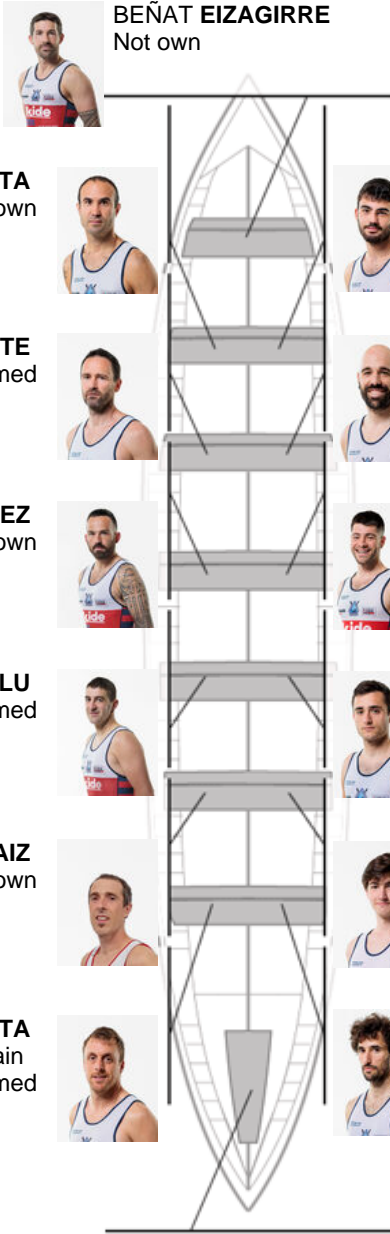

	Club	Time	Dif.	%	Points
6	ONDARROA KIDE	20:08,68	00:29.08	102.46%	7

Coach
IÑAKI
ERRASTI

Delegate
JOKIN
ARRASATE

Firma y sello

- BEÑAT EIZAGIRRE
Not own
- IKER INCHAURTIETA
Not own
- XABIER AZKARATE
Formed
- IVAN LOPEZ
Not own
- JOSU ELU
Formed
- BEÑAT APRAIZ
Not own
- ASIER IRUETA
Captain
Formed
- UNAX ZABALETA
Formed
- IKER MURGIONDO
Own
- ALBERTO LANDA
Not own
- ASIER LLANAS
Not own
- ANDER UNTZETABARRENETXEA
Formed
- JON CARRILLO
Own
- XANET GIMENO
Formed

Subtitutes

Blipper
~~IKER INCHAURTIETA~~
~~ALBERTO LANDA~~
Notmed

Formed:6
Own: 2
Not own: 6
