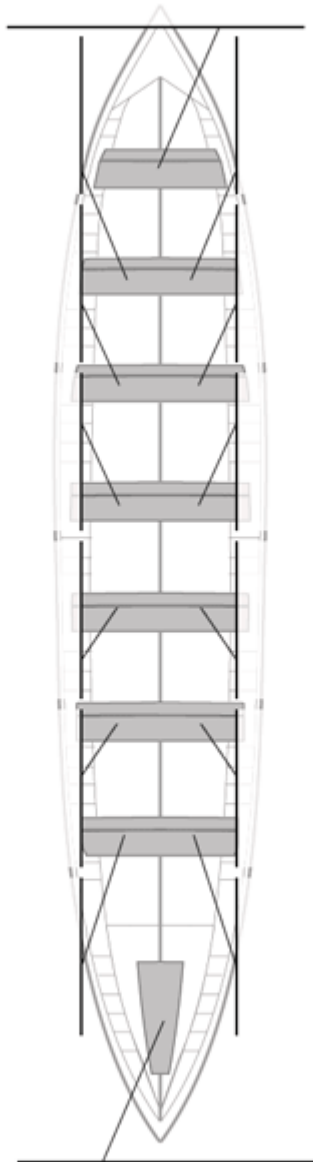

|   | Club                                     | Temp     | Dif      | %       | Points |
|---|--|----------|----------|---------|--------|
| 3 | ASTILLERO - REPSOL<br>ELECTRICIDAD Y GAS | 20:11,53 | 00:19,42 | 101.63% | 10     |

Image not found or type unknown

Coach

Image not found or type unknown

Delegue

Firma y sello

### Supleánts

Formé:

Prope:

Non prope: