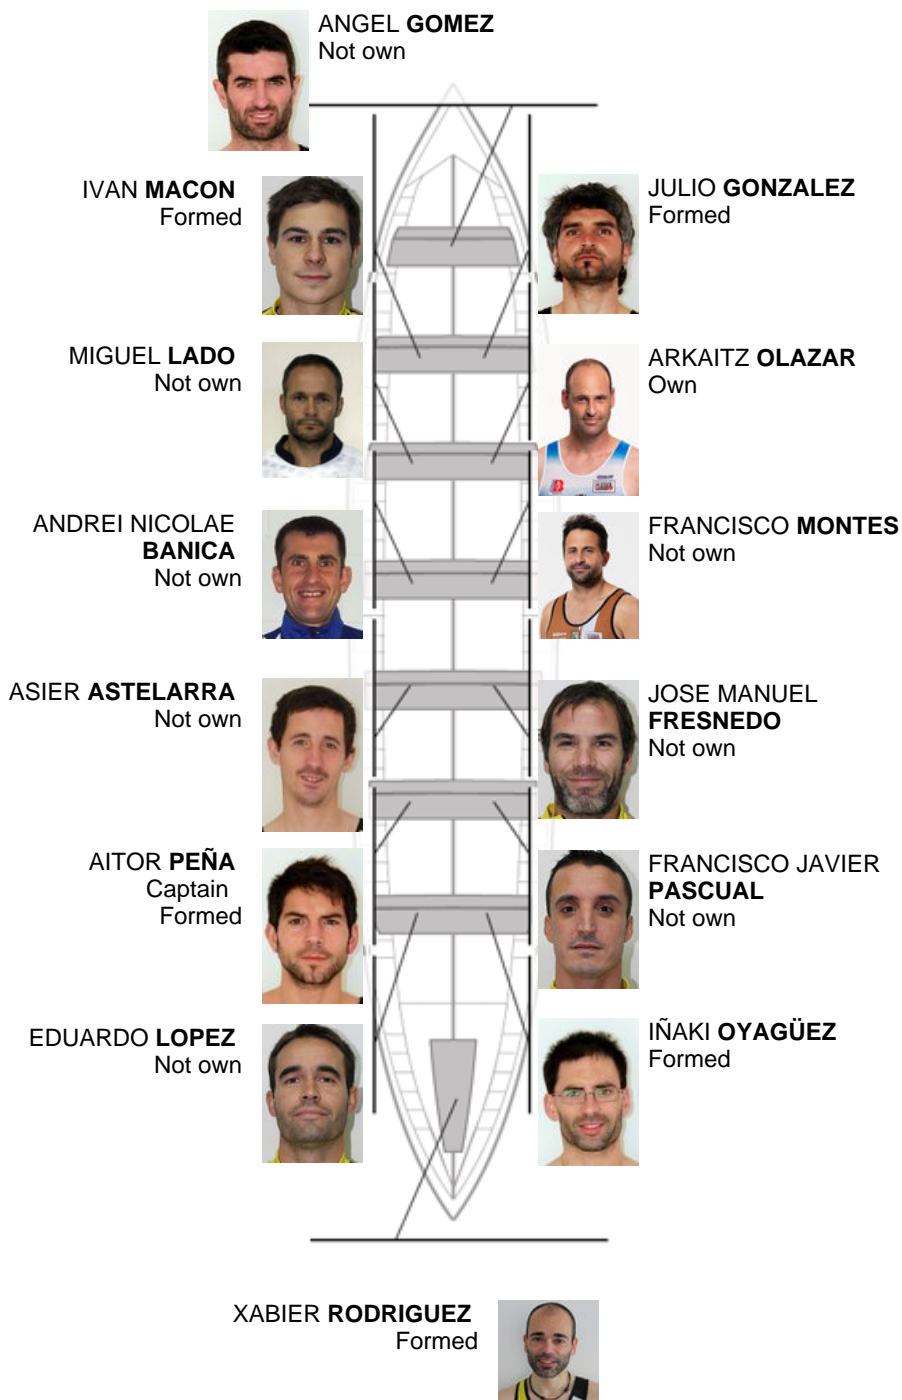

	Club	Time	Dif.	%	Points
11	PORTUGALETE EULEN	20:26,14	00:31.42	102.62%	2

Coach
ÁNGEL GÓMEZ

Delegate
KARMELO RODRIGUEZ

Firma y sello

Subtitutes

Ripper
SEBASTIÁN SUÁREZ BEN

Notmed

Formed:5
Own: 1
Not own: 8