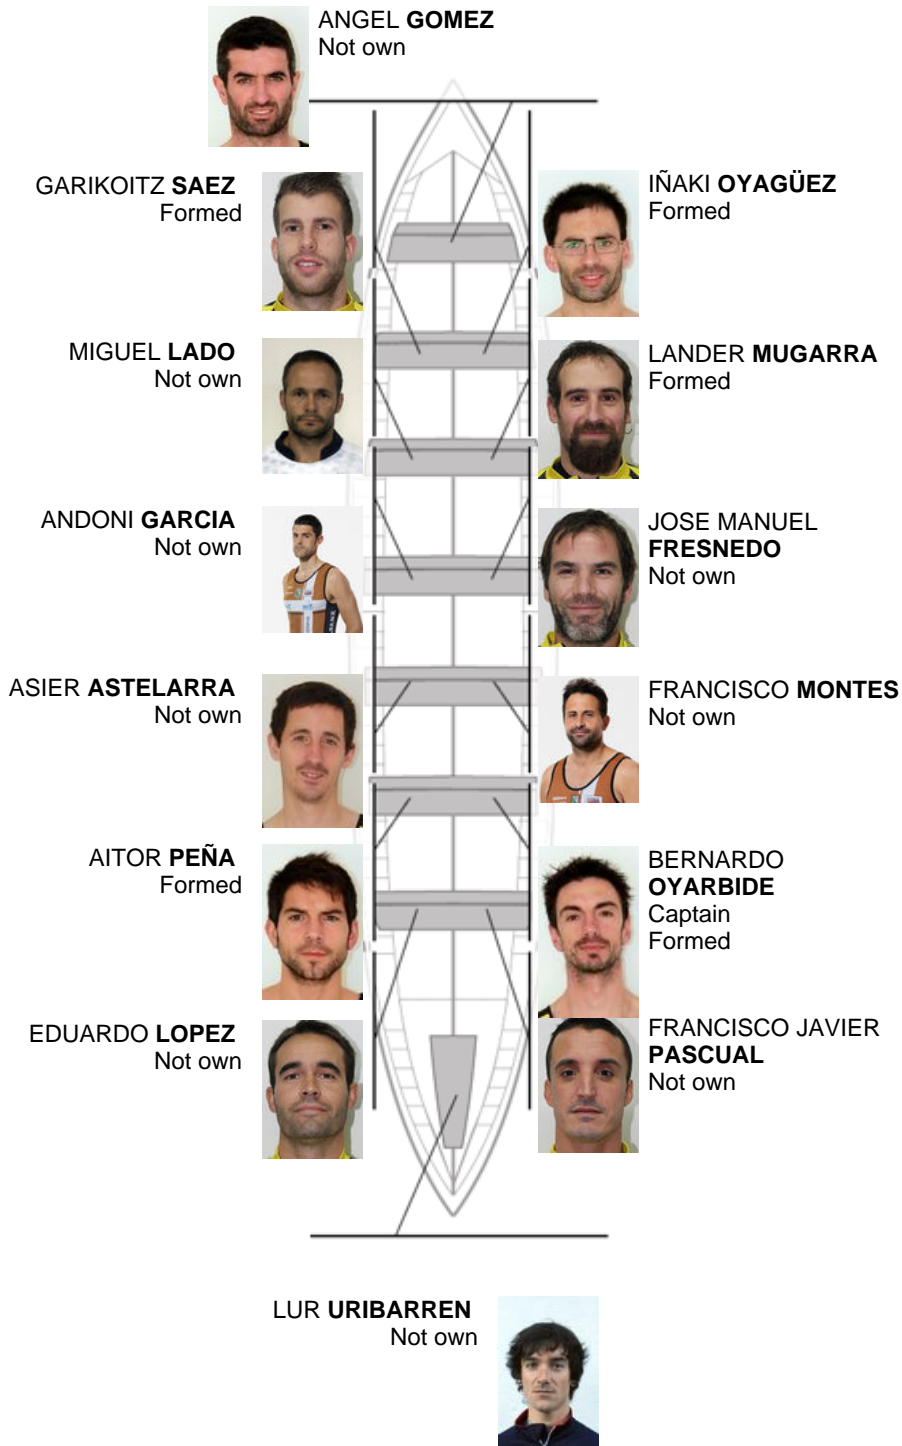

08-23-2015 / XXXIV Bandera Noble Villa de Portugalete - Scoring

	Club	Time	Dif.	%	Points
11	PORTUGALETE EULEN	20:11,30	00:38.80	103.30%	2

Coach  
**ÁNGEL GÓMEZ**

Delegate  
**KARLOS GANDOY**

Firma y sello

Subtitutes

Ripper  
**BORJA MAZÓN**

Owned

Formed:5

Own:

Not own: 9