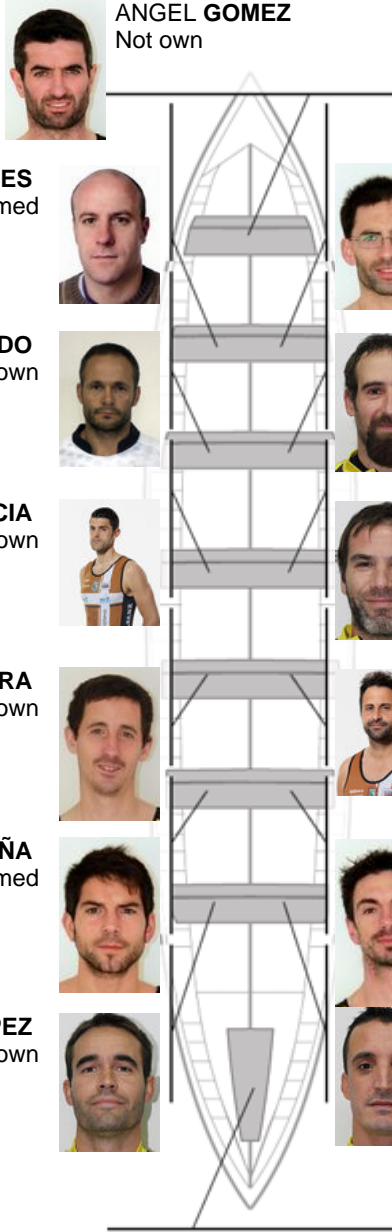

	Club	Time	Dif.	%	Points
3	PORTUGALETE EULEN	20:42,70	00:04.24	100.34%	2

Coach
ÁNGEL
GÓMEZ

Delegate
AITOR
URIBARRI

Firma y sello

Subtitutes

Ripper
~~OSORIOZ~~
~~SALZEBON~~
Formed

ANGEL GOMEZ
Not own

UNAI VILCHES
Formed