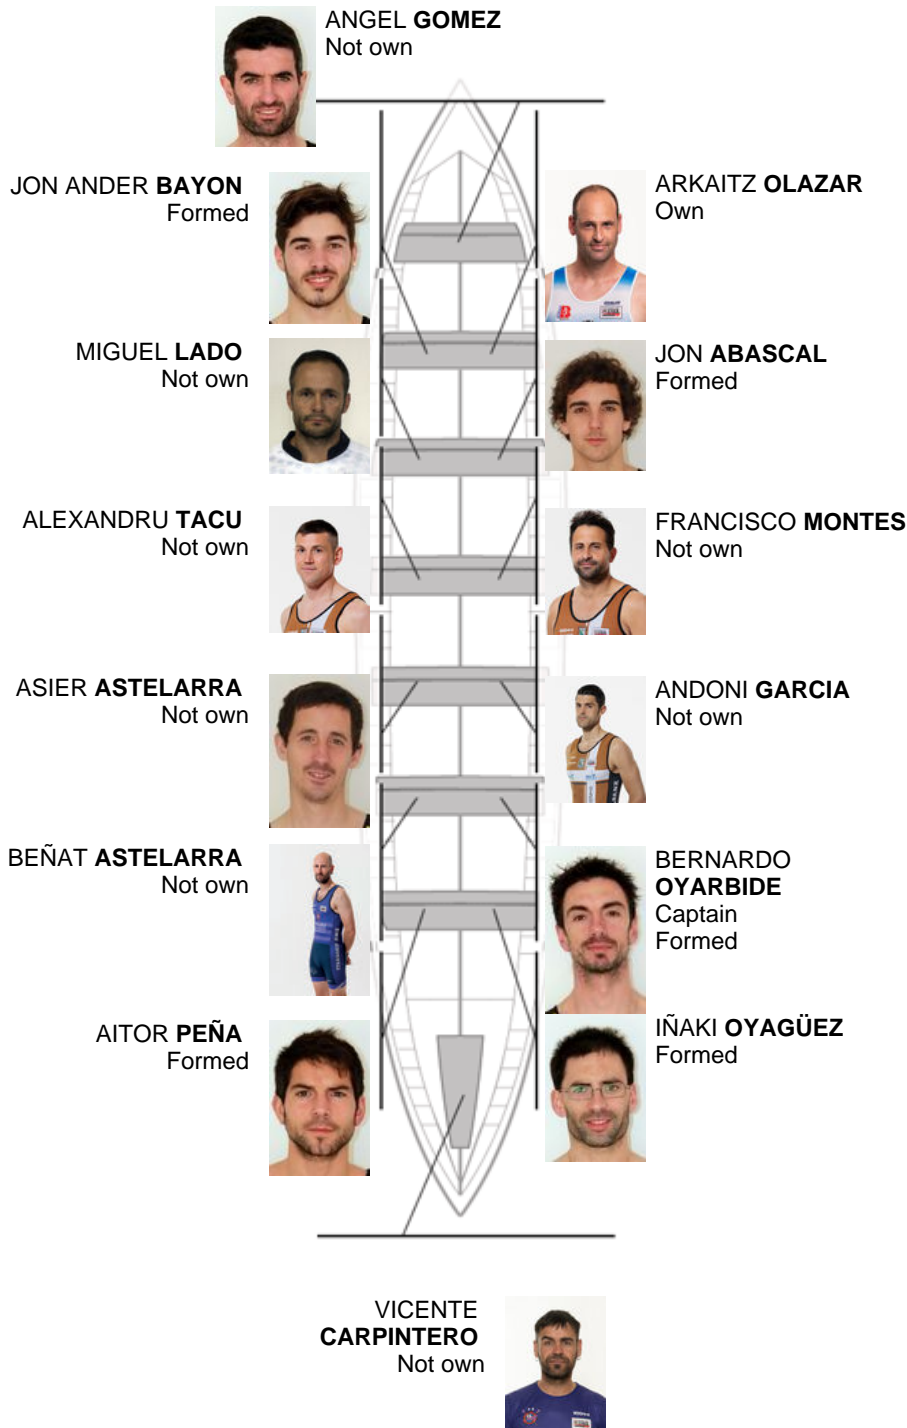

	Club	Time	Dif.	%	Points
9	PORTUGALETE EULEN	20:13,80	00:33.52	102.84%	4

Coach
ÁNGEL GÓMEZ

Delegate
ANDONI TIRADO

Firma y sello

Subtitutes

~~Ripper~~
~~RODRIGUEZ~~
~~RODRIGUEZ~~
ANUARBE
Rotroch
Not own

Formed:5
Own: 1
Not own: 8