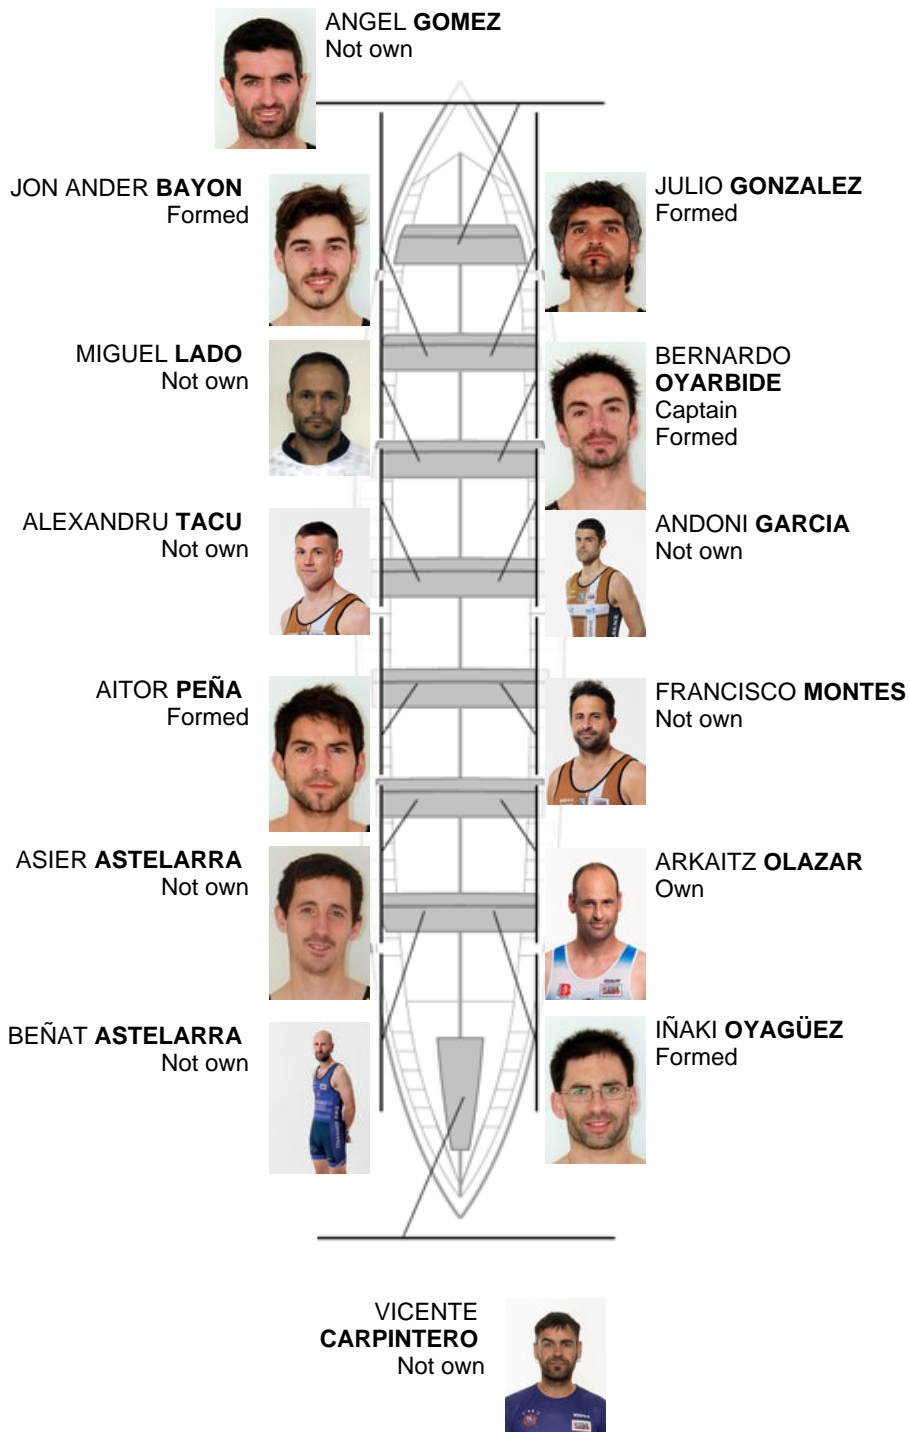

	Club	Time	Dif.	%	Points
10	PORTUGALETE EULEN	20:48,50	01:04.38	105.43%	3

Coach
ÁNGEL
GÓMEZ

Delegate
ANDONI
TIRADO

Firma y sello

Subtitutes

Ripper
~~ANUARBE~~
~~ITURRUCH~~
ANUARBE
Iturruch
Not own

Formed:5
Own: 1
Not own: 8