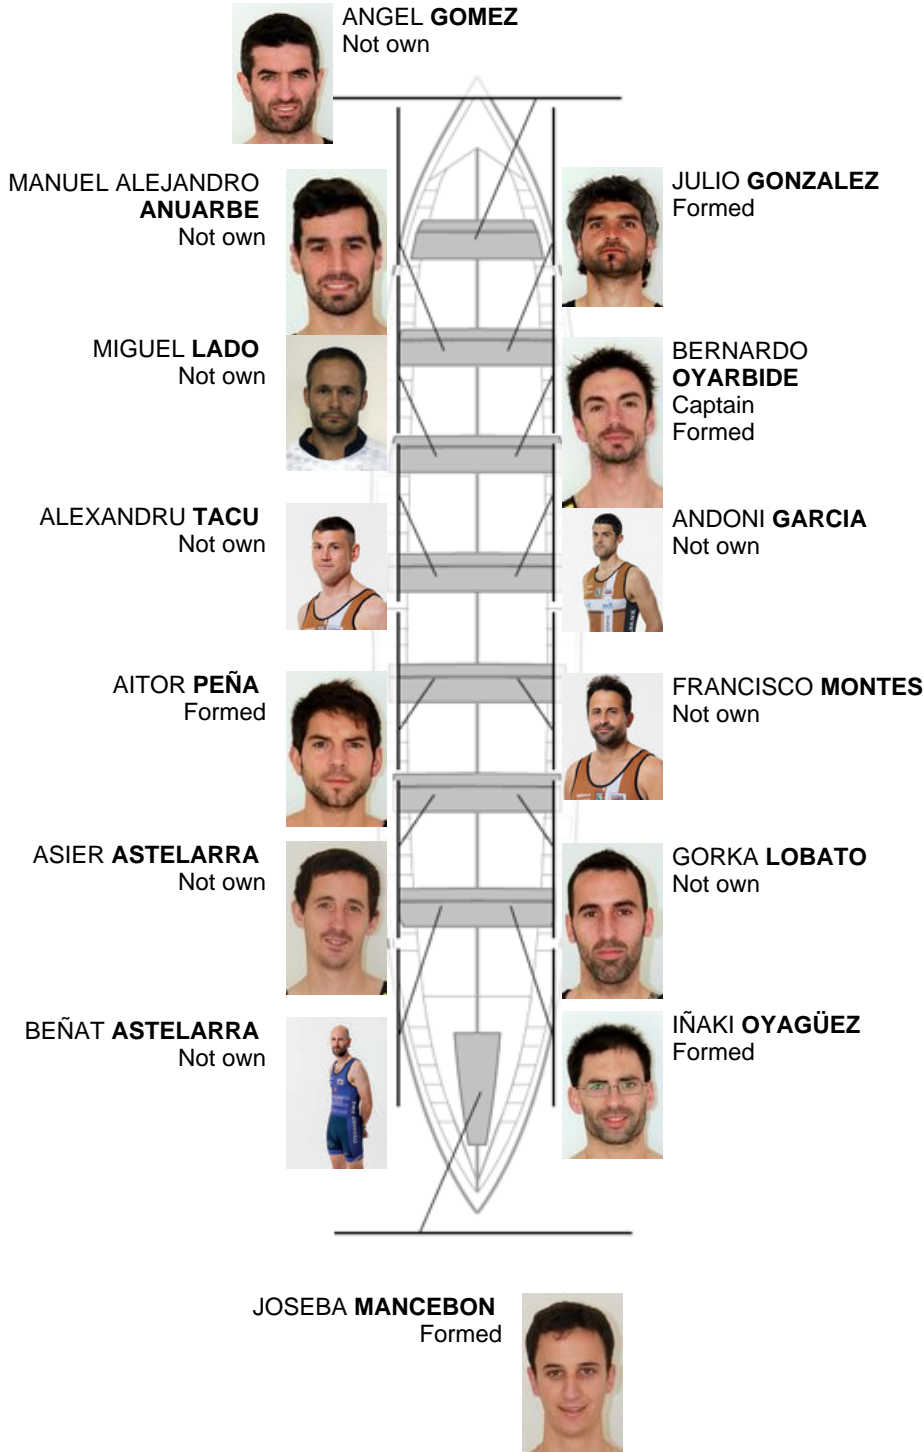

	Club	Time	Dif.	%	Points
11	PORTUGALETE EULEN	20:55,70	00:59.78	104.99%	2

Coach  
ÁNGEL  
GÓMEZ

Delegate  
ANDONI  
TIRADO

Firma y sello

**Subtitutes**

Ripper  
~~MANCEBON~~  
~~BARRIERO~~  
Not own

**Formed:5**  
**Own:**  
**Not own: 9**