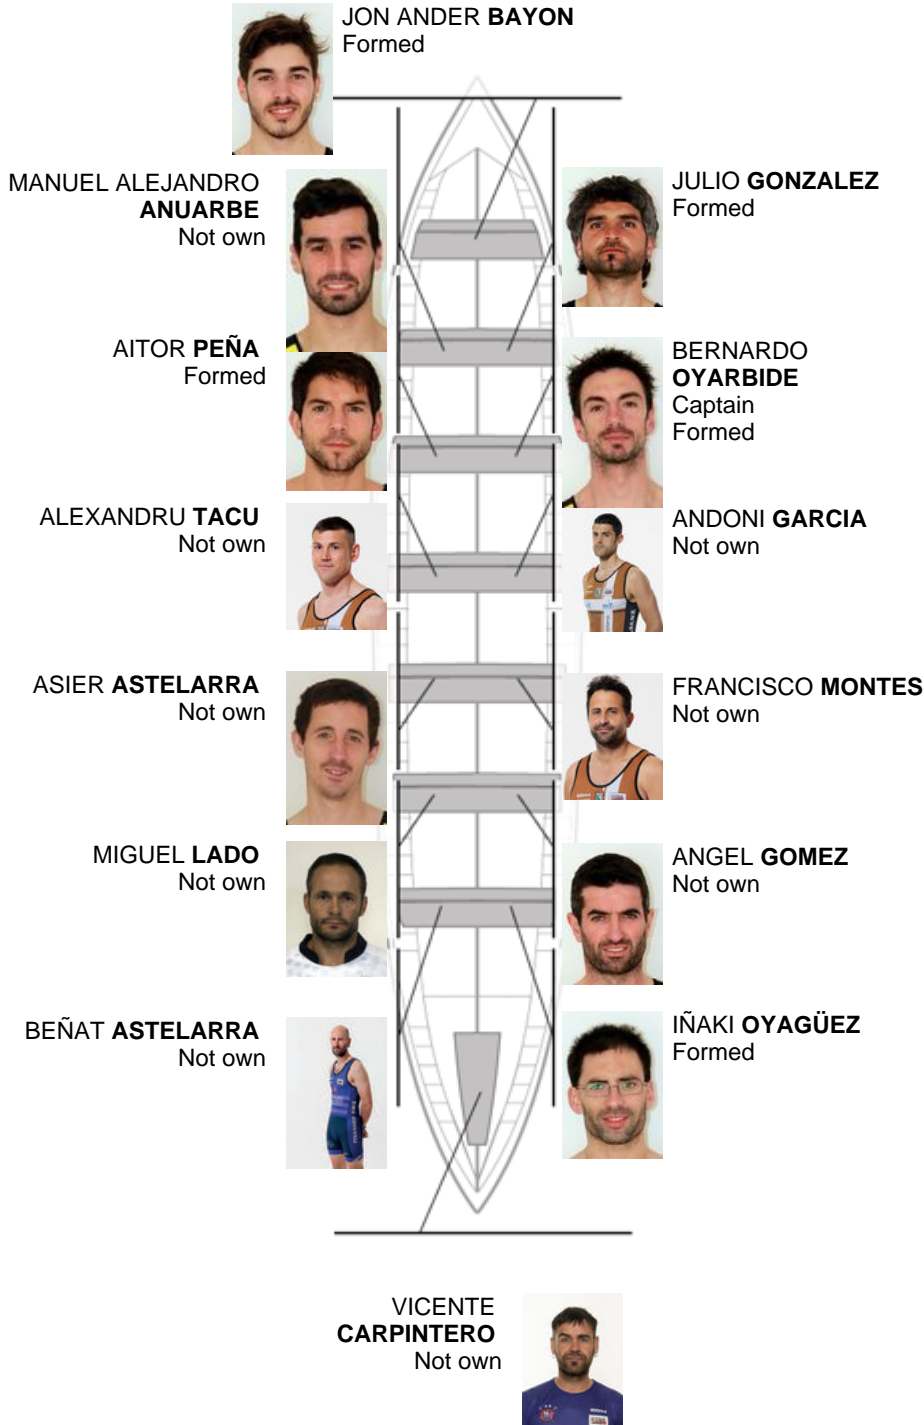

	Club	Time	Dif.	%	Points
4	PORTUGALETE EULEN	23:07,74	00:33.46	102.47%	1

Coach  
ÁNGEL  
GÓMEZ

Delegate  
KARLOS  
BELASKO

Firma y sello

**Subtitutes**

Ripper  
~~OSKARZ~~  
~~MAURIZON~~  
Not own

**Formed:5**  
**Own:**  
**Not own: 9**