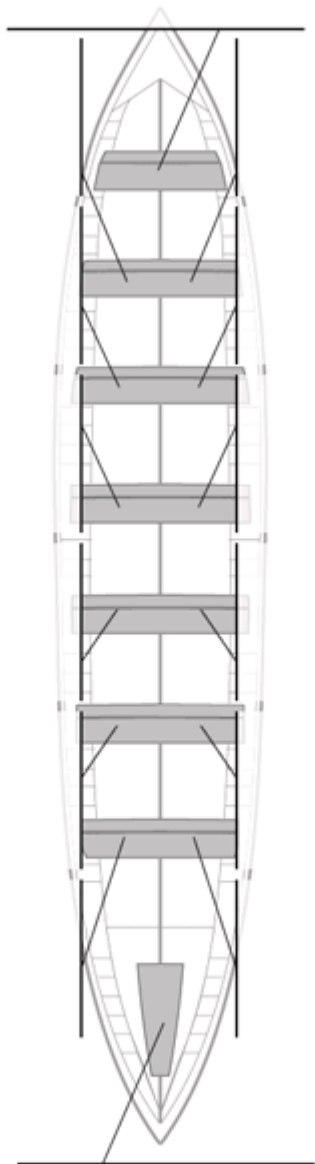

	Club	Tempo	A favor	%	Puntos
5	PORTUGALETE EULEN	21:04,64	00:31.14	102.52%	8

Image not found or type unknown

Adestrador

Image not found or type unknown

Delegado

Firma e sello

Suplentes

Canteirans: