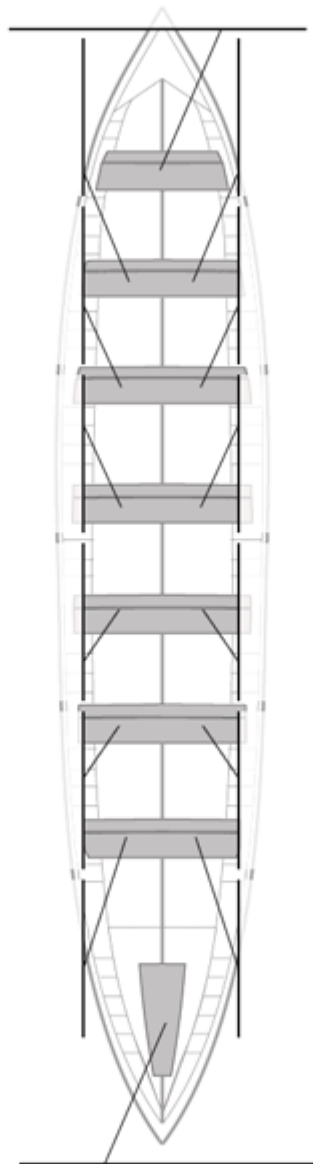

	Club	Temp	Dif	%	Points
9	SAMERTOLAMEU FANDICOSTA	20:02,90	00:39,68	103.41%	4

Image not found or type unknown

Coach

Image not found or type unknown

Delegue

Firma y sello

Supleánts

Formé:

Prope:

Non prope: