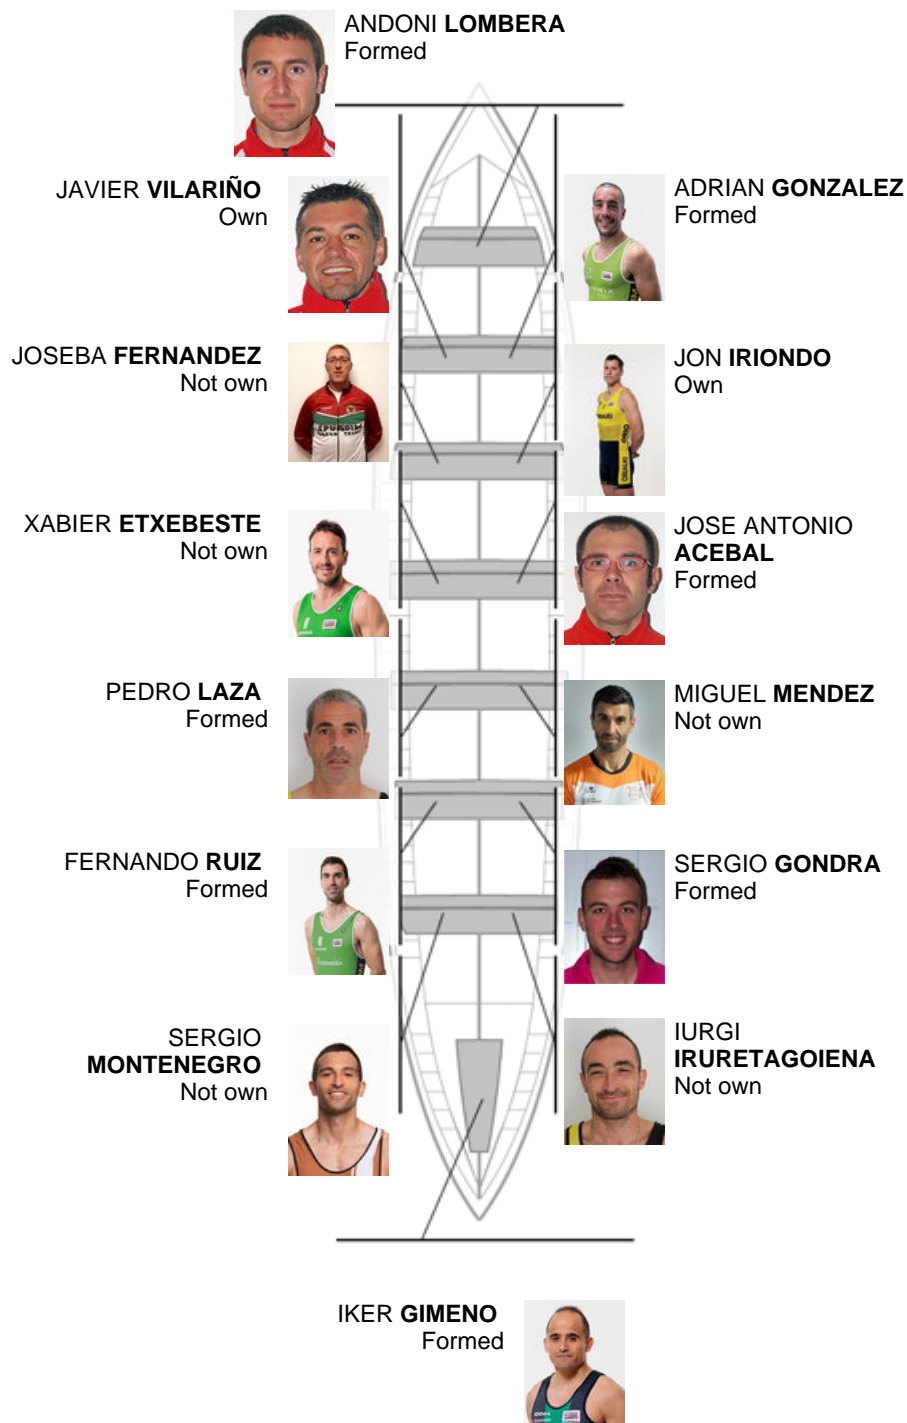

	Club	Time	Dif.	%	Points
7	CASTREÑA	20:27,98	00:20.52	101.69%	6

Coach  
Joseba  
Fernandez

Delegate  
ANTONIO  
DE DIEGO BONATXEA

Firma y sello

### Subtitutes

Rower/ skipper  
~~BERNABE HERRERA~~  
~~BERNABE HERRERA~~  
EITZARTUA  
Not used

Formed: 7  
Own: 2  
Not own: 5