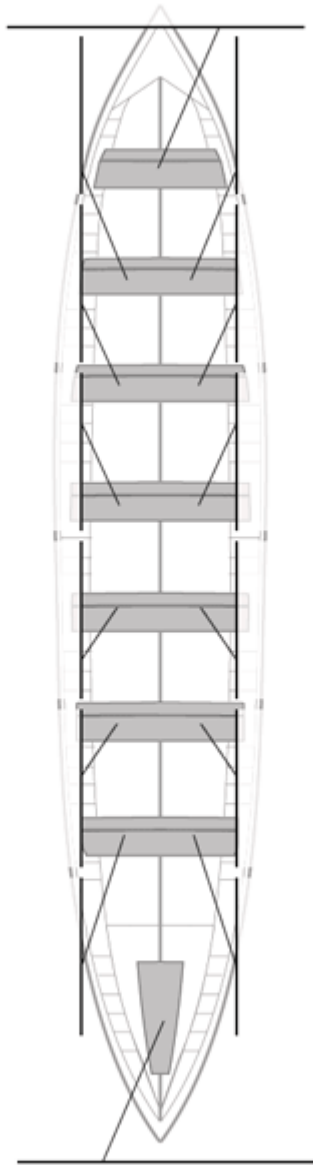

16-07-2005 / II Bandera Liébana T.J. - Puntuable

	Club	Temp	Dif	%	Points
3	CASTREÑA	19:41,21	00:13,88	101.19%	10

Image not found or type unknown

Coach

Image not found or type unknown

Delegue

Firma y sello

Supleánts

Formé:

Prope:

Non prope: