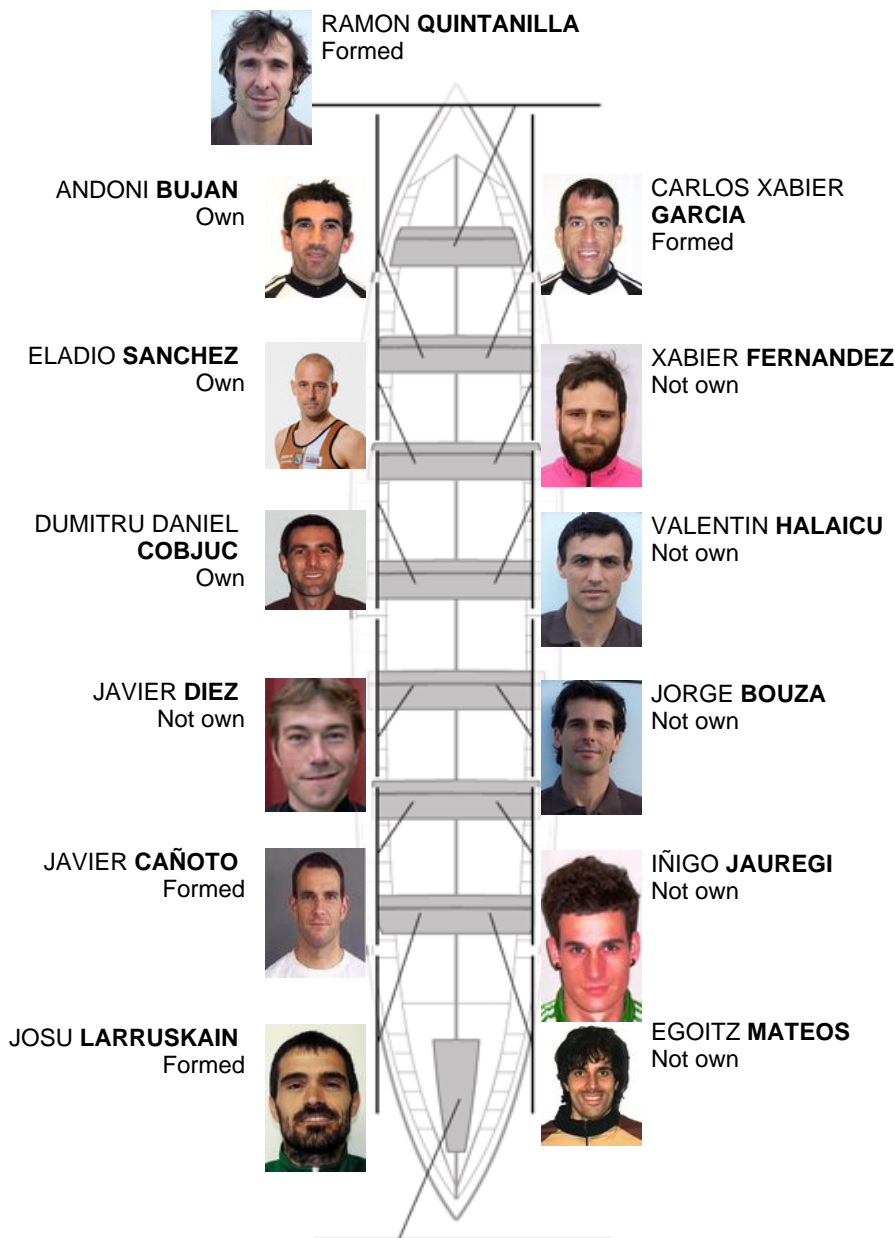

Club	Time	Dif.	%	Points
2	ZIERBENA BAHIAS DE BIZKAIA	20:22,46	00:10.18	100.83%	8

Firma y sello

Subtitutes

Not own

Formed:5

Own: 3

Not own: 6