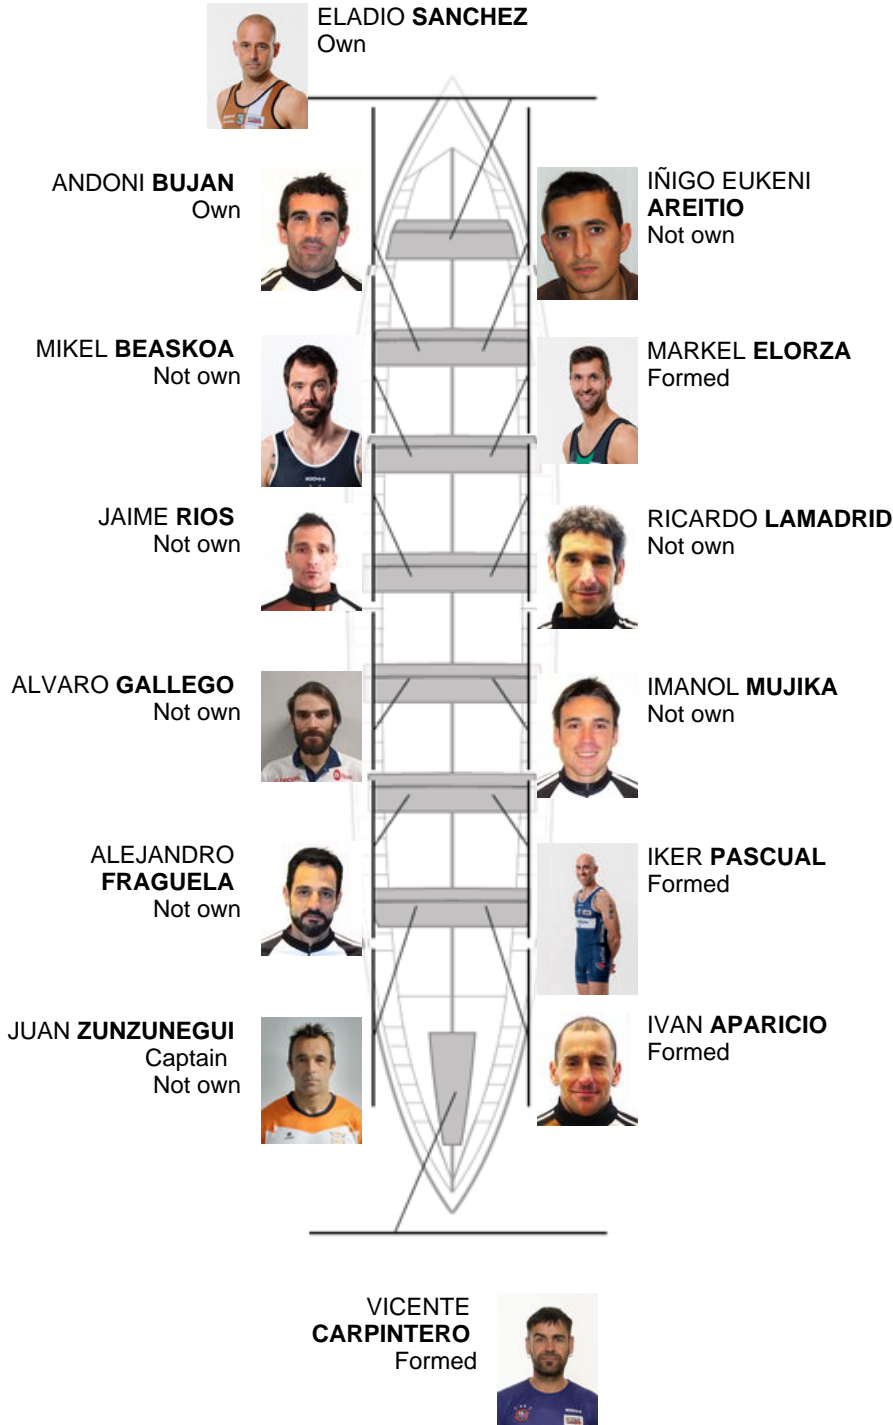

	Club	Time	Dif.	%	Points
6	ZIERBENA BAHIAS DE BIZKAIA	19:44,30	00:17.06	101.46%	7

Coach
JUAN
ZUNZUNEGI

Delegate
JOSE MANUEL
ORTIZ TAJADA

Firma y sello

Subtitutes

Rower
~~SERGIO GARCIA~~
SILVIU
BARBOSKAIN
GARCIA
Not own
Formed