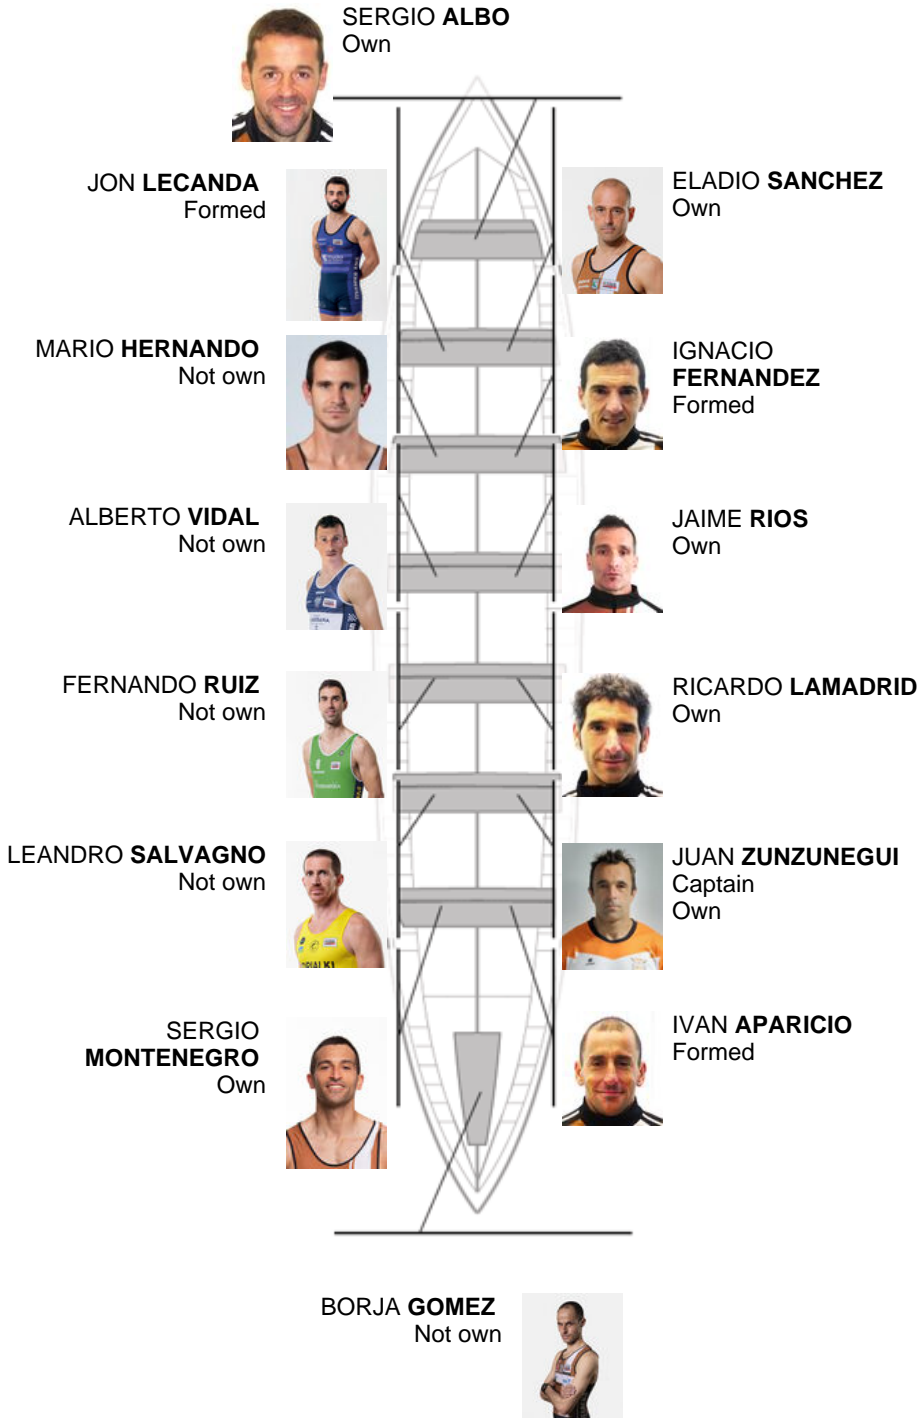

Club	Time	Dif.	%	Points
7	ZIERBENA BAHIAS DE BIZKAIA	20:48,70	00:46.44	103.86%	6

Firma y sello

Subtitutes

Not used

Formed:3
Own: 6
Not own: 5