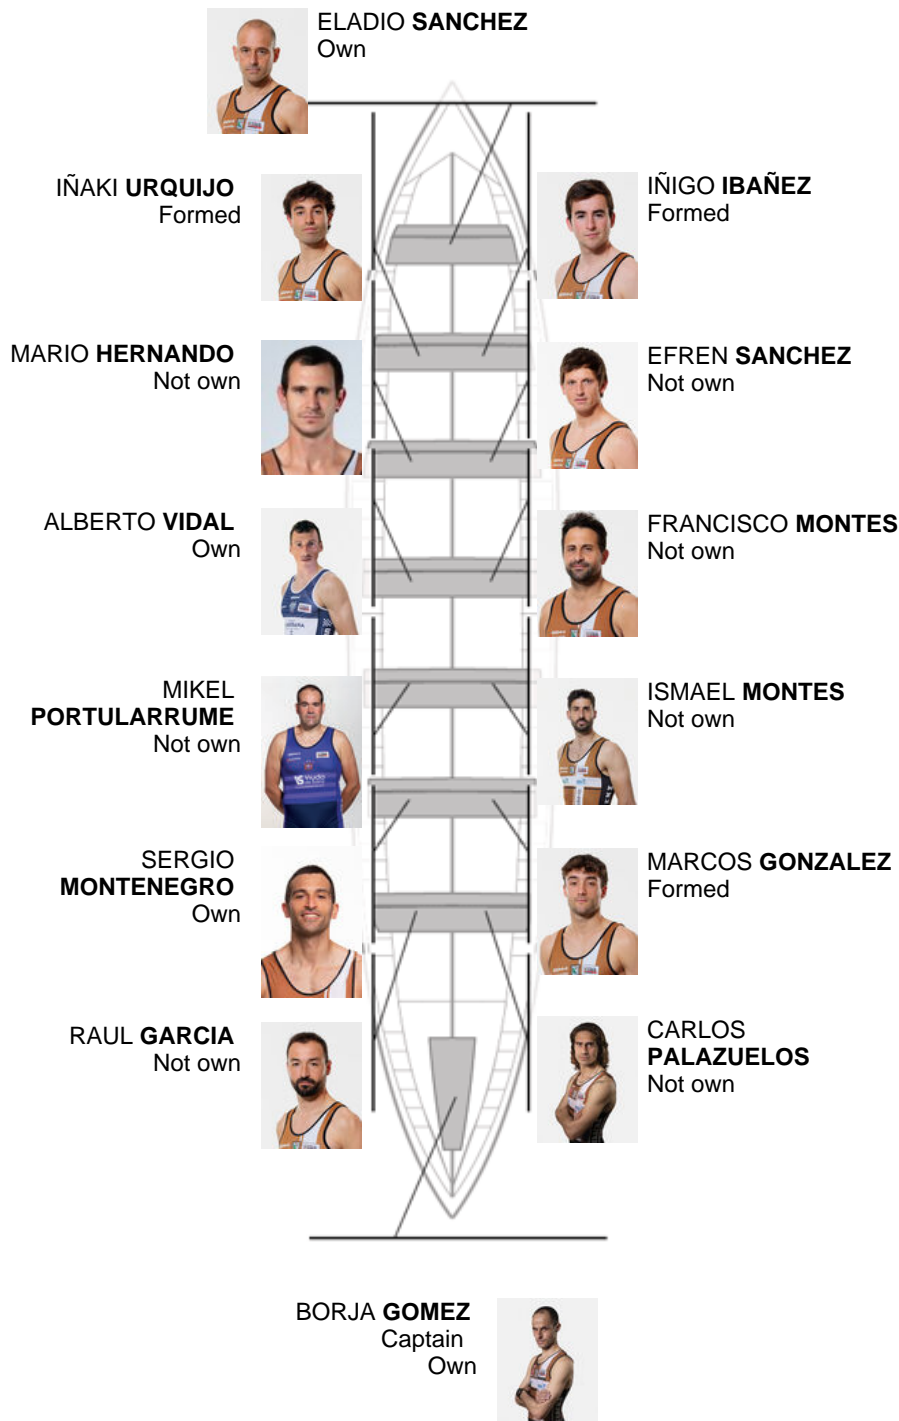

	Club	Time	Dif.	%	Points
7	ZIERBENA BAHIAS DE BIZKAIA	20:16,46	00:41.52	103.53%	6

Coach  
JUAN  
ZUNZUNEGI

Delegate  
JOSE LUIS  
HERRERIAS  
ELOSEGUI

Firma y sello

**Subtitutes**

~~Ripper~~  
~~ANSELMO GUEL~~  
~~ELIZABETH GUEL~~  
Borja Gomez