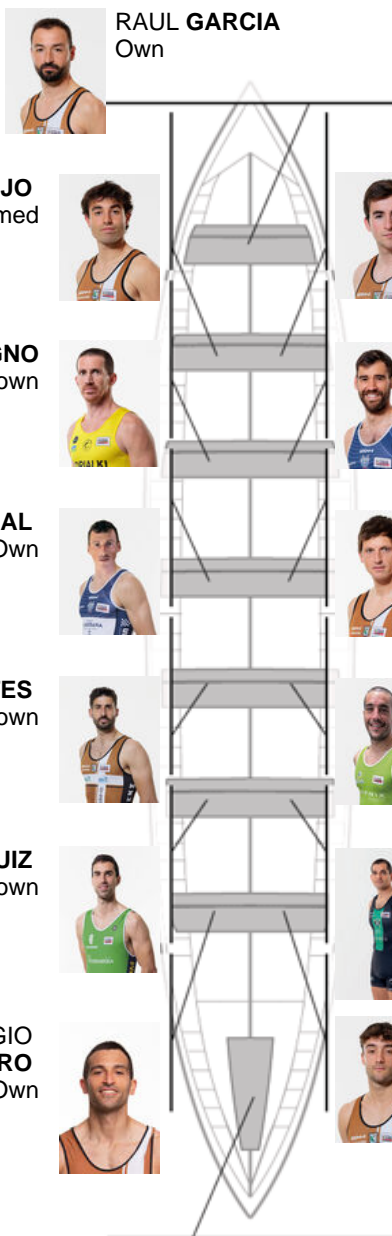

	Club	Time	Dif.	%	Points
9	ZIERBENA BAHIAS DE BIZKAIA	21:20,26	00:47.26	103.83%	4

Coach
JON
ELORTEGI

Delegate
JOSE LUIS
HERRERIAS
ELOSEGUI

Firma y sello

Subtitutes

Ripper
ANA ROSCO
MONTES

Not own

Formed:3

Own: 4

Not own: 7

BORJA GOMEZ
Captain
Own