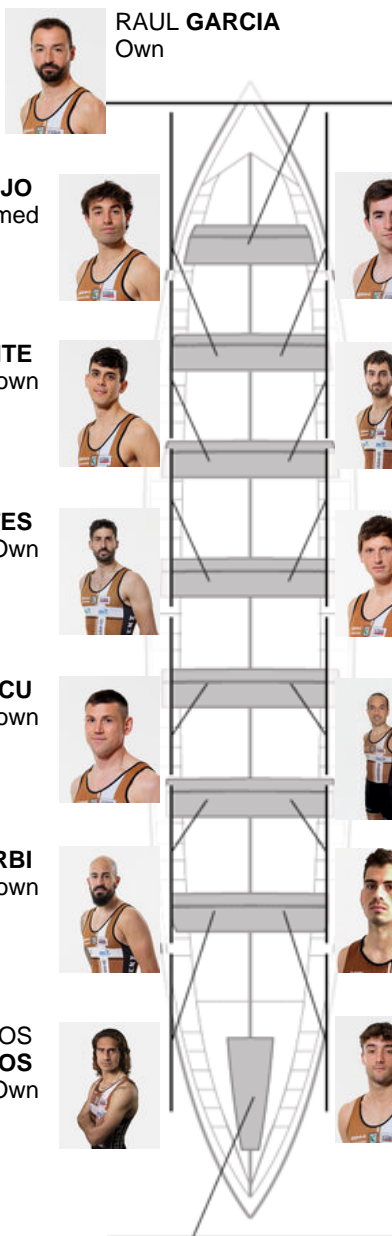

	Club	Time	Dif.	%	Points
2	ZIERBENA BAHIAS DE BIZKAIA	19:59,52	00:04.26	100.35%	11

Coach
DANIEL
PEREZ

Delegate
JOSE LUIS
HERRERIAS
ELOSEGUI

Firma y sello

Subtitutes

Ripper
~~ABEL VICENTE~~
~~ISMAEL MONTES~~
Sotmed