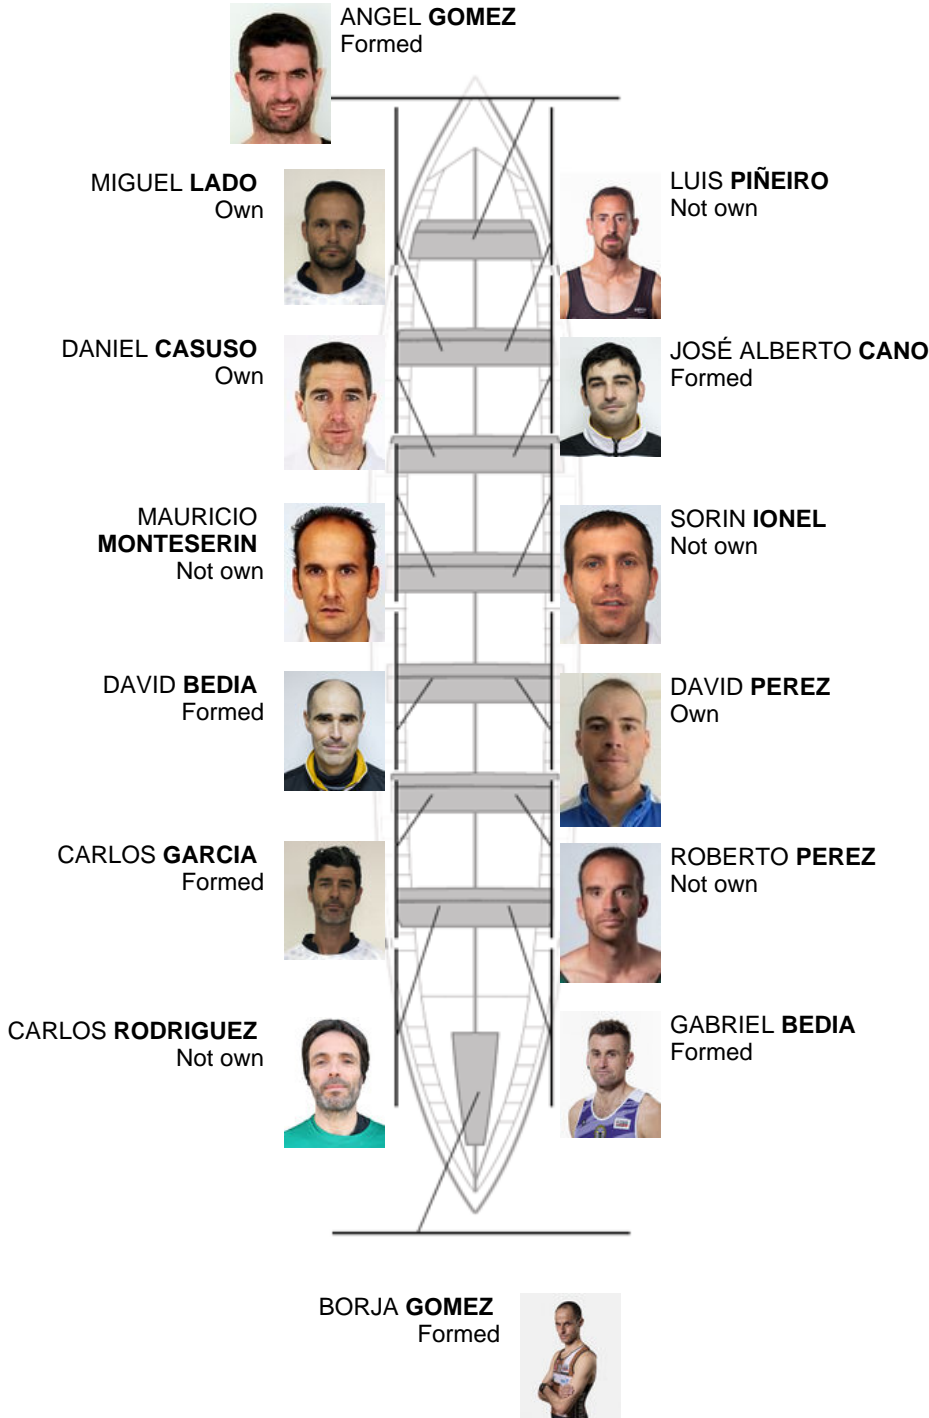

	Club	Time	Dif.	%	Points
2	SDR PEDREÑA	19:38,64	00:10.04	100.85%	11

Coach  
Angel  
**Gomez Bedia**

Delegate  
CALIXTO  
**PRESMANES**

Firma y sello

**Subtitutes**

Rower  
~~ROSENDO~~  
~~GARBAYOSA~~  
~~INSORIANA~~  
Not rowed  
Not own

**Formed: 6**  
**Own: 3**  
**Not own: 5**