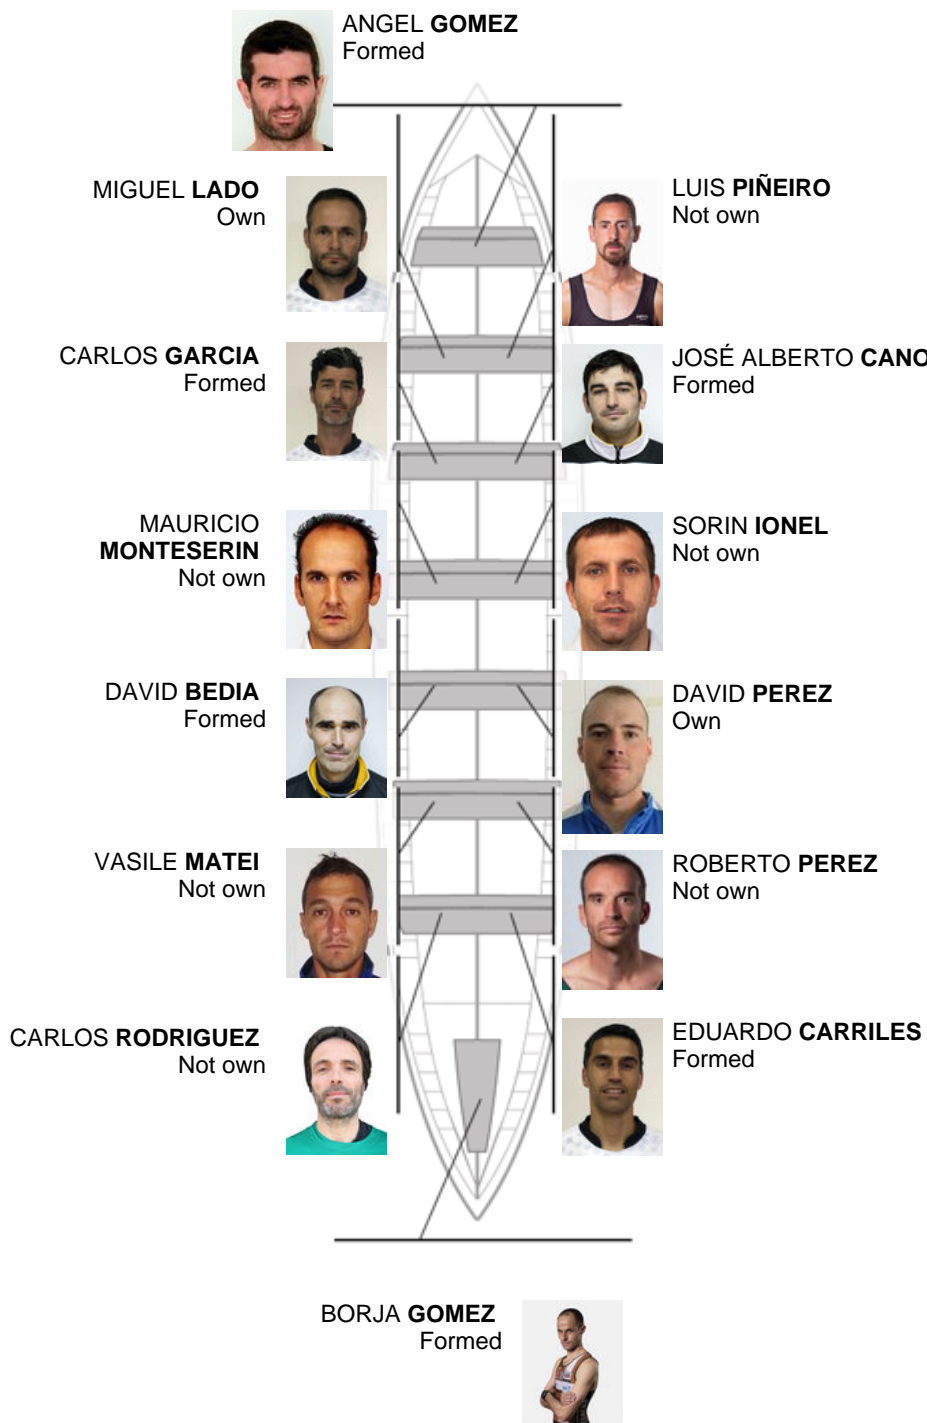

	Club	Time	Dif.	%	Points
3	SDR PEDREÑA	20:15,10	00:07.64	100.63%	10

Coach
Angel
Gomez Bedia

Delegate
CALIXTO
PRESMANES

Firma y sello

Subtitutes

Rower
~~BORJA GOMEZ~~
~~EDUARDO CARRILES~~
~~ROBERTO PEREZ~~
~~DAVID PEREZ~~
Not own
Not own