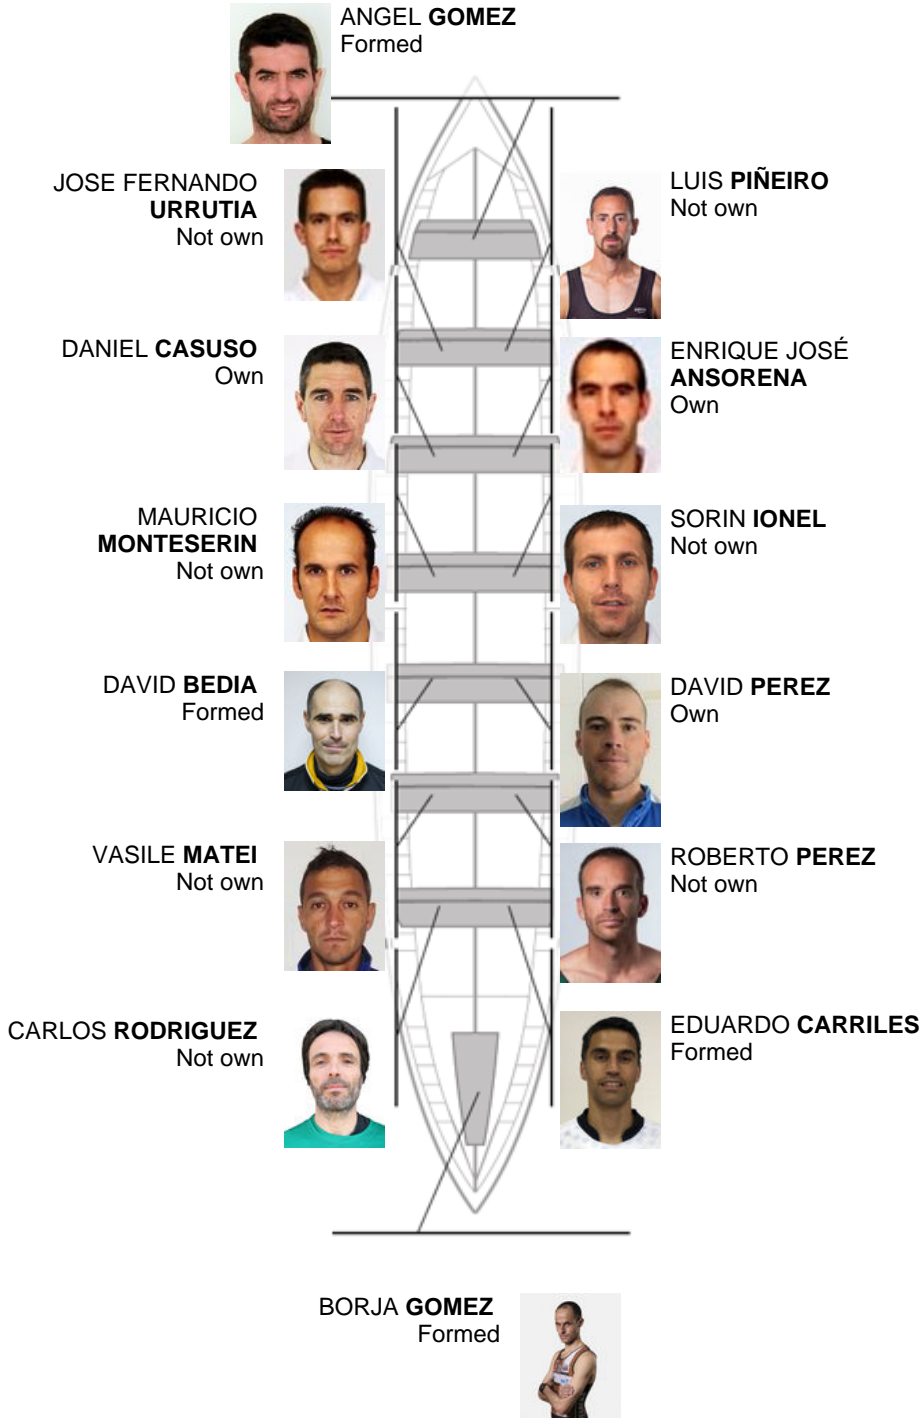

07-11-2010 / III Bandera Ambilamp - Scoring

	Club	Time	Dif.	%	Points
9	SDR PEDREÑA	19:30,74	00:26.61	102.32%	4

Coach
Angel
Gomez Bedia

Delegate
CALIXTO
PRESMANES

Firma y sello

Subtitutes

Rower
~~JOSE ANSELMO~~
~~CANAL~~
CANO
Not own
Formed