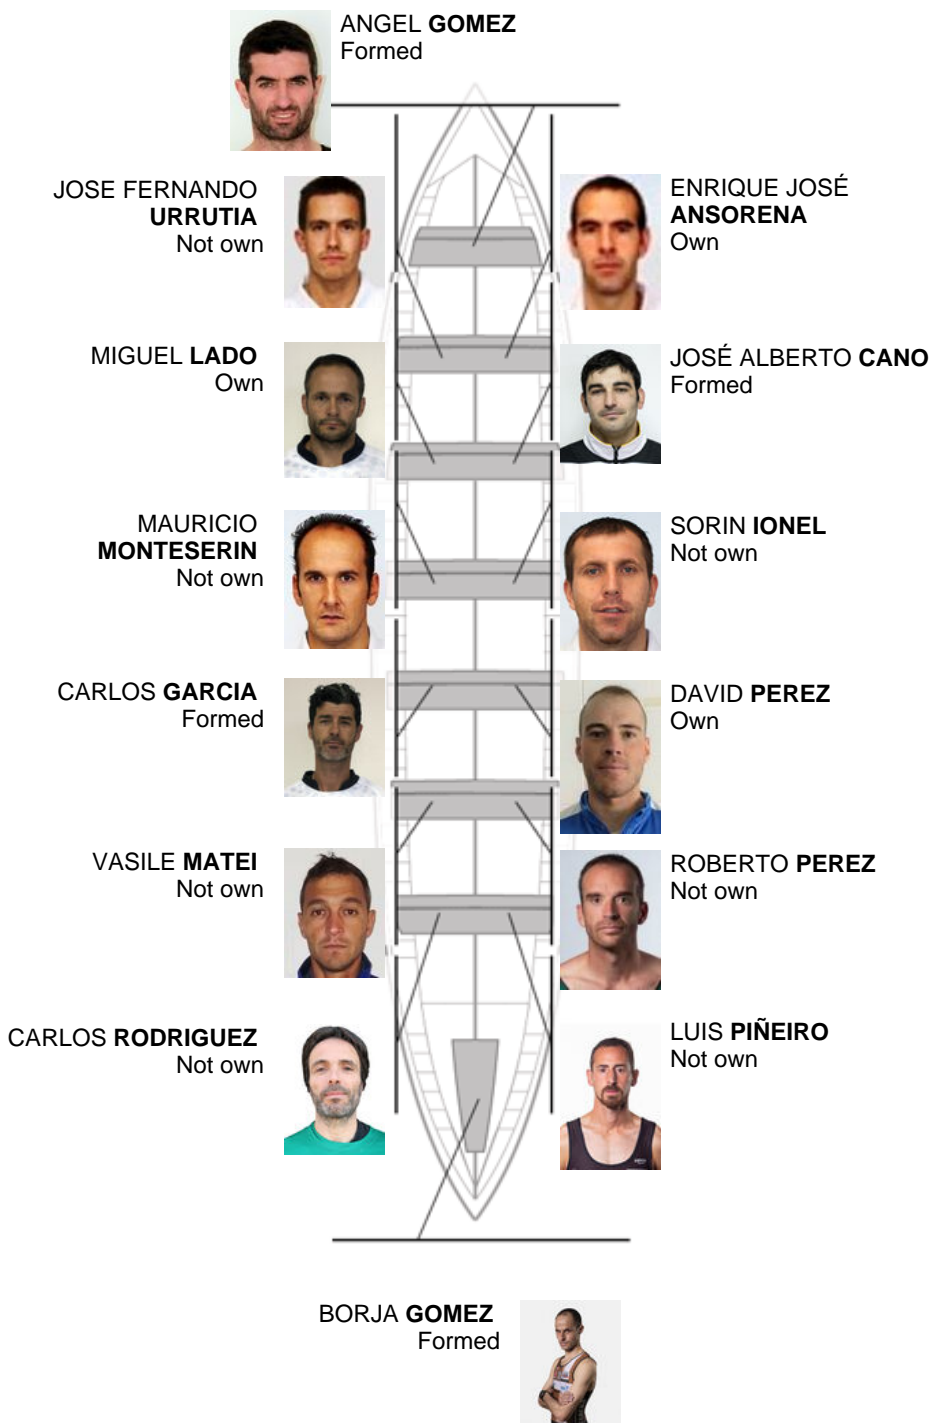

	Club	Time	Dif.	%	Points
10	SDR PEDREÑA	20:37,94	00:30.86	102.55%	3

Coach
Angel
Gomez Bedia

Delegate
CALIXTO
PRESMANES

Firma y sello

Subtitutes

Rower
~~DAS~~
ANGEL BABILOSO
Not own

Formed:4
Own: 3
Not own: 7