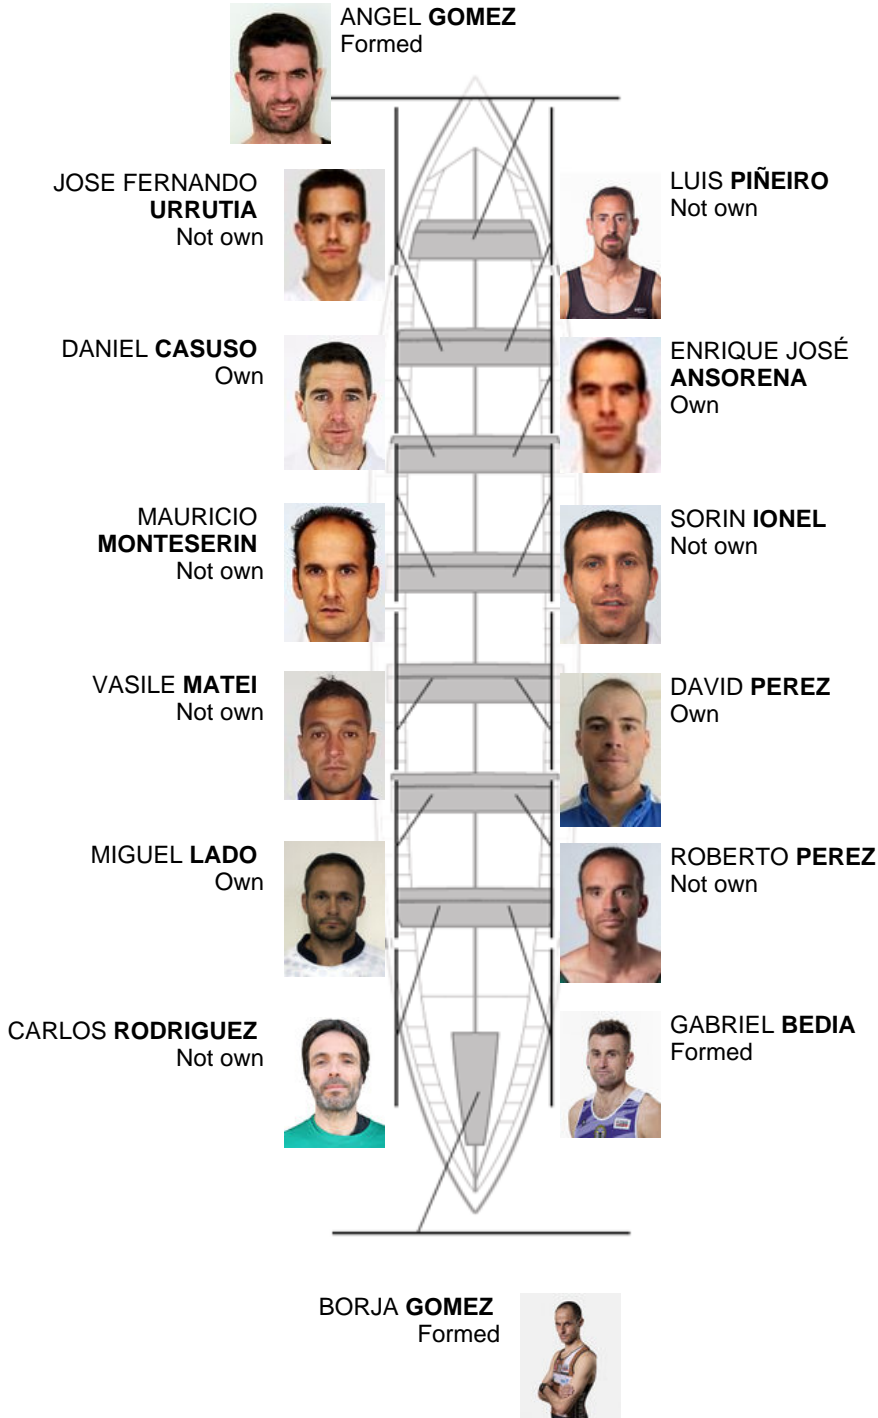

	Club	Time	Dif.	%	Points
3	SDR PEDREÑA	19:30,22	00:06.80	100.58%	10

Coach  
Angel  
**Gomez Bedia**

Delegate  
CALIXTO  
**PRESMANES**

Firma y sello

**Subtitutes**

Rower  
**BORJA GOMEZ**  
**BORJA GOMEZ**  
CANO  
Formed  
Formed

**Formed:3**  
**Own: 4**  
**Not own: 7**