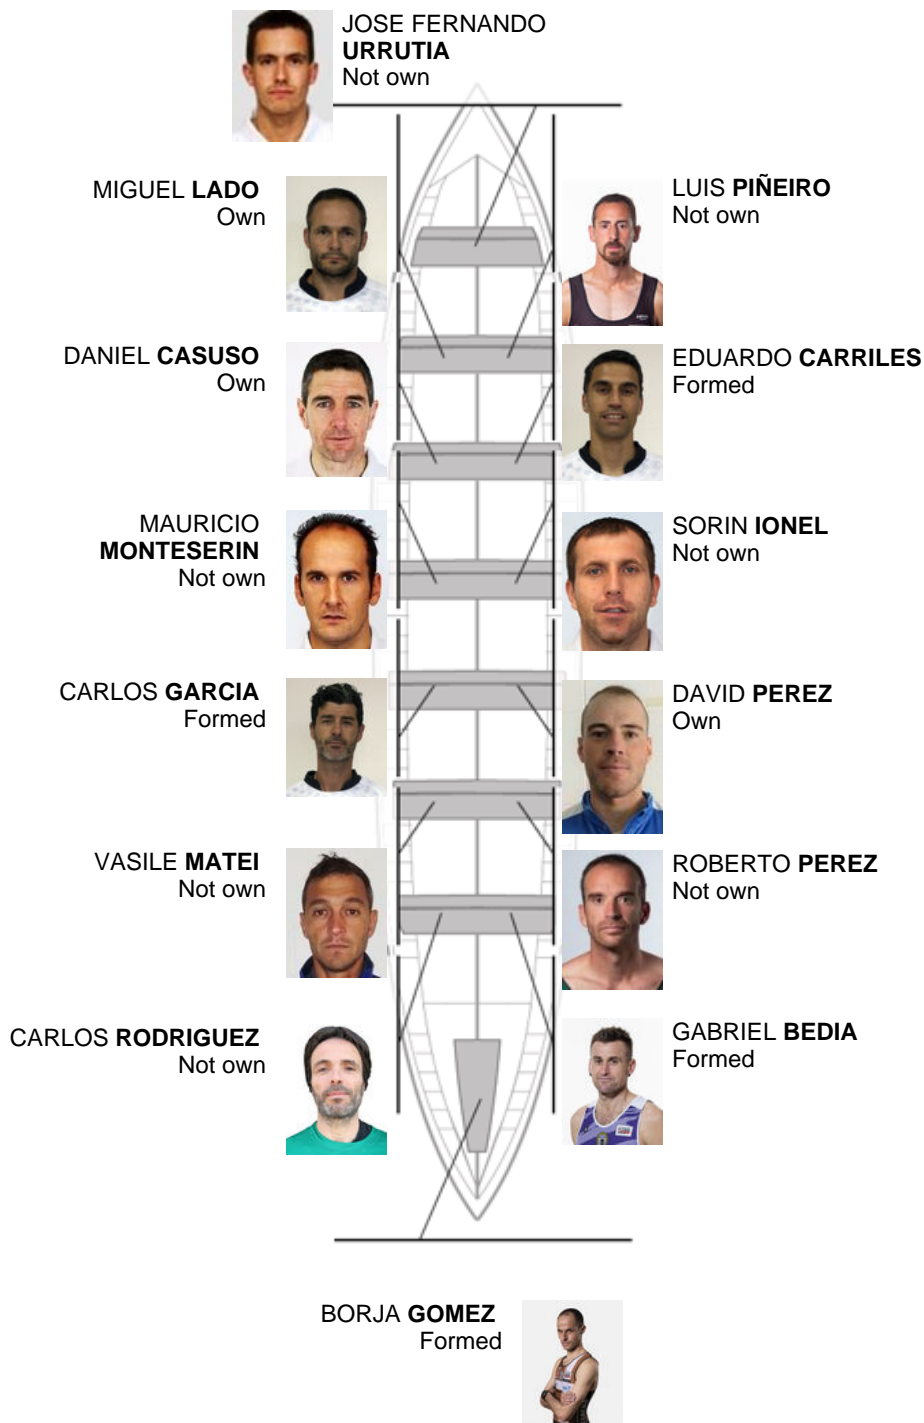

	Club	Time	Dif.	%	Points
3	SDR PEDREÑA	20:18,56	00:22.72	101.89%	10

Coach
Angel
Gomez Bedia

Delegate
CALIXTO
PRESMANES

Firma y sello

Subtitutes

Rower
DASIEL
BEDIA

Not own

Formed:4