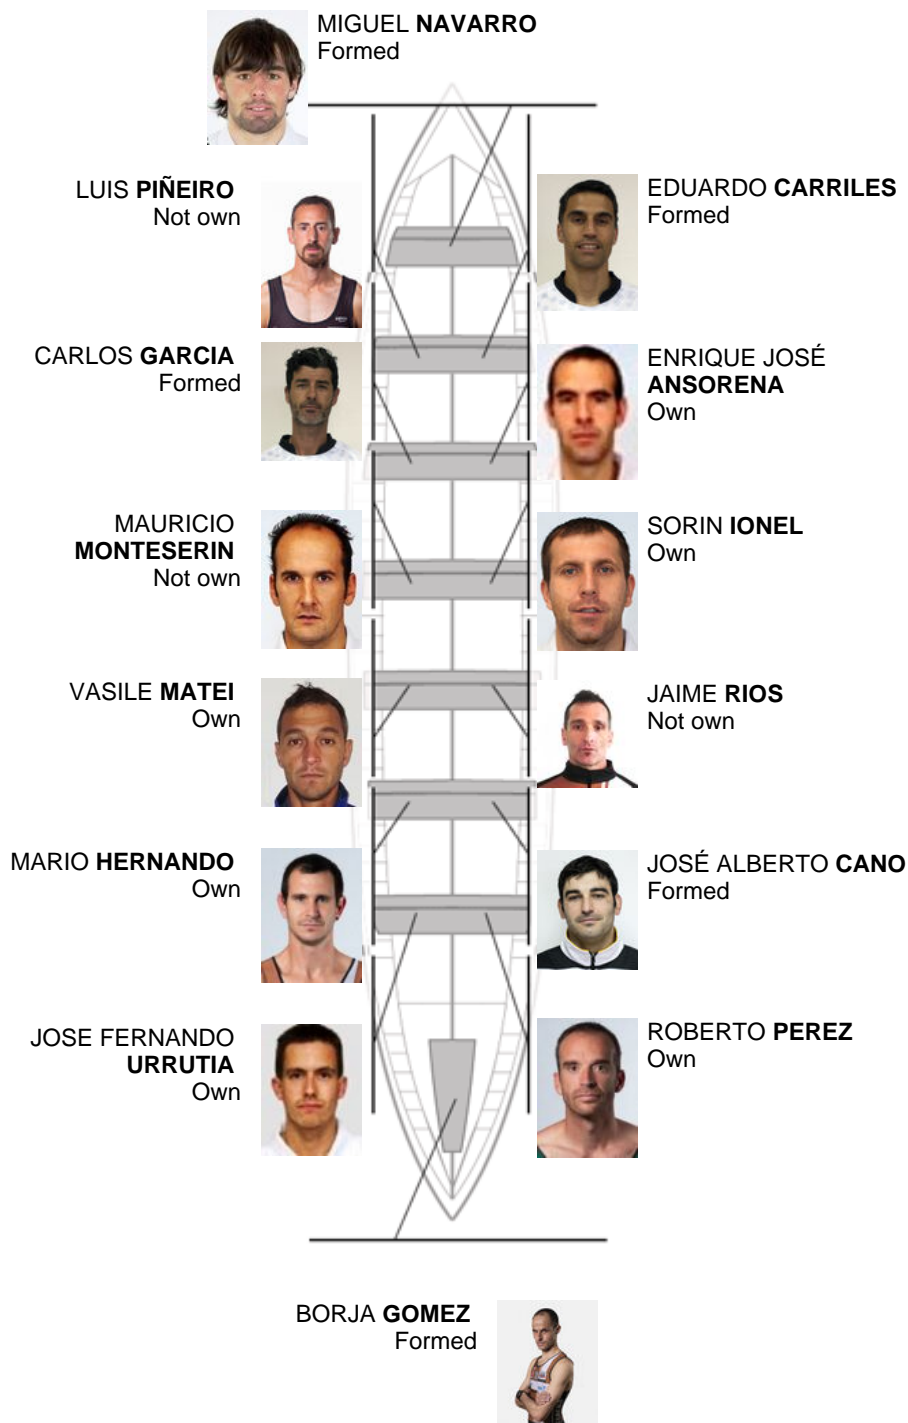

	Club	Time	Dif.	%	Points
10	SDR PEDREÑA	19:57,86	00:25.74	102.19%	3

Coach
Mauricio
Monteserin

Delegate
CALIXTO
PRESMANES

Firma y sello

Subtitutes

Rower
~~GABRIEL~~
BERNARDO

Not row

Formed:5