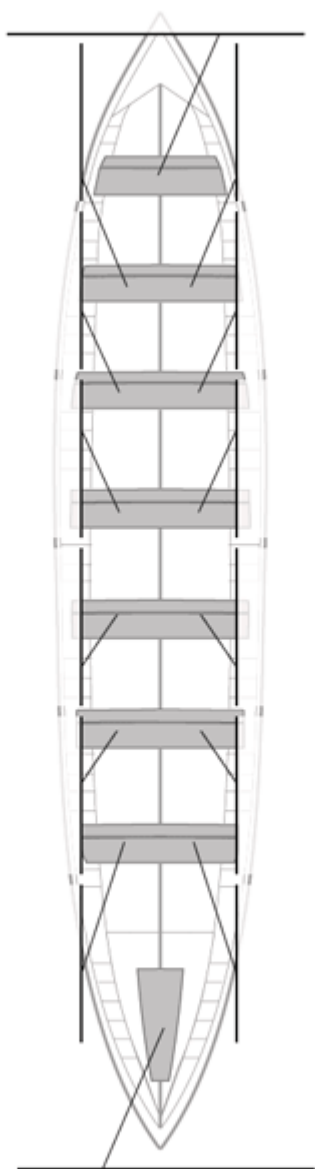

	Club	Time	Dif.	%	Points
13	ORSA HONDARRIBIA	19:49,15			0

Image not found or type unknown

Coach

Image not found or type unknown

Delegate

Firma y sello

Subtitutes

Formed: