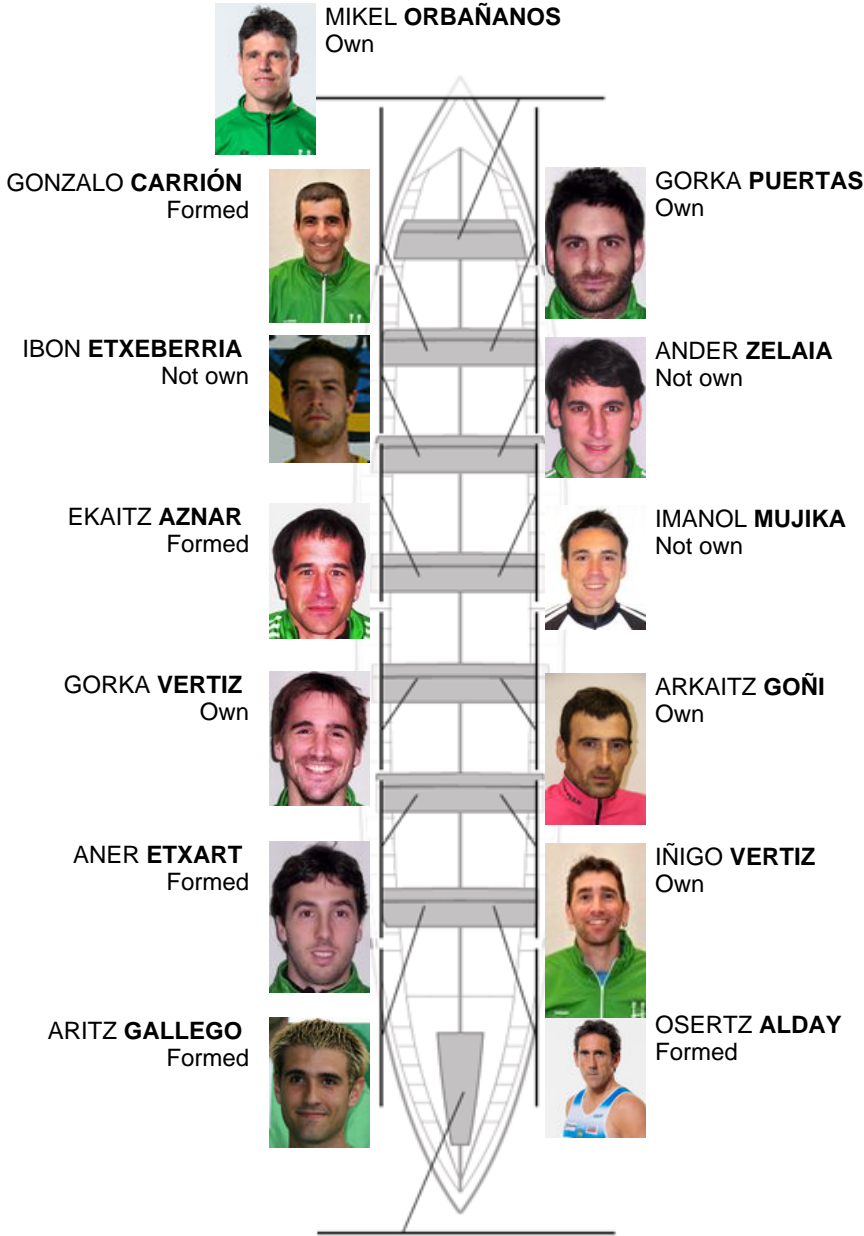

08-22-2010 / Hondarribiko XXIII. Ikurriña - GP Mapfre - Scoring

	Club	Time	Dif.	%	Points
8	ORSA HONDARRIBIA	19:57,13	00:25.15	102.14%	5

Coach
MIKEL
ORBAÑANOS

Delegate
FRANTXIS
GONZALEZ-
ETXABARRI
MENDIZABAL

Firma y sello

Subtitutes

Rower
~~MATEO~~
ERASKILLON
Formed

IOSEBA AMUNARRIZ
Formed

Formed:6
Own: 5
Not own: 3