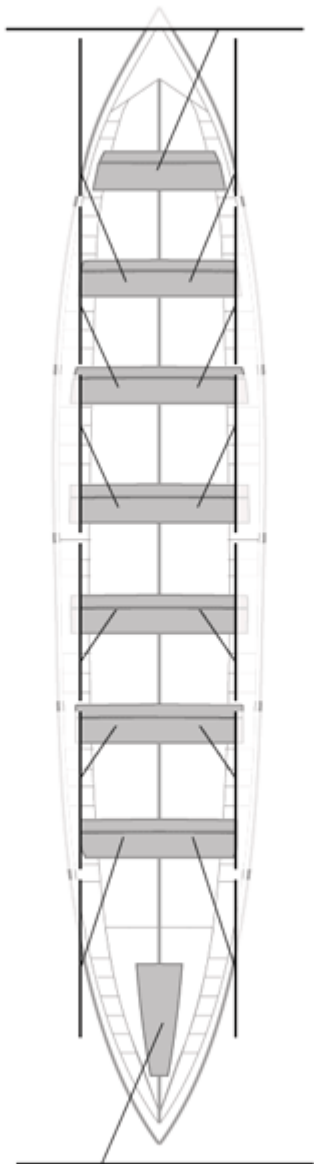

	Club	Temp	Dif	%	Points
5	ORSA HONDARRIBIA	19:44,05	00:19,89	101.71%	8

Image not found or type unknown

Coach

Image not found or type unknown

Delegue

Firma y sello

Supleánts

Formé:
Prope:
Non prope: