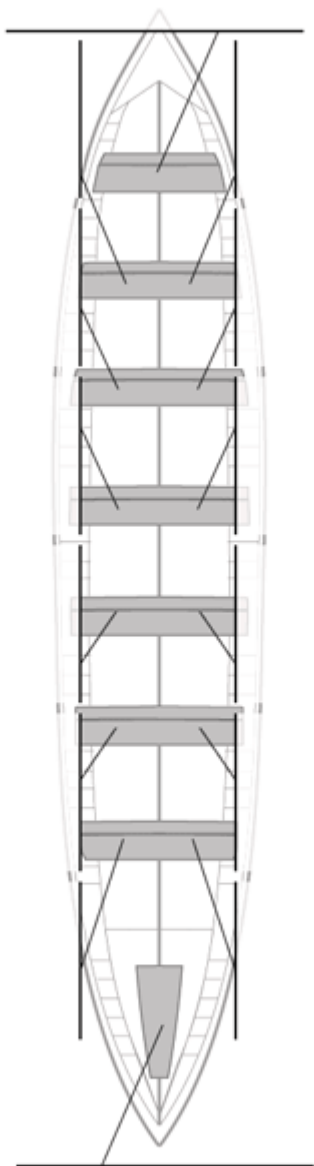

	Club	Temp	Dif	%	Points
3	ORSA HONDARRIBIA	20:00,17	00:07,52	100.63%	10

Image not found or type unknown

Coach

Image not found or type unknown

Delegue

Firma y sello

Supleánts

Formé:

Prope:

Non prope: