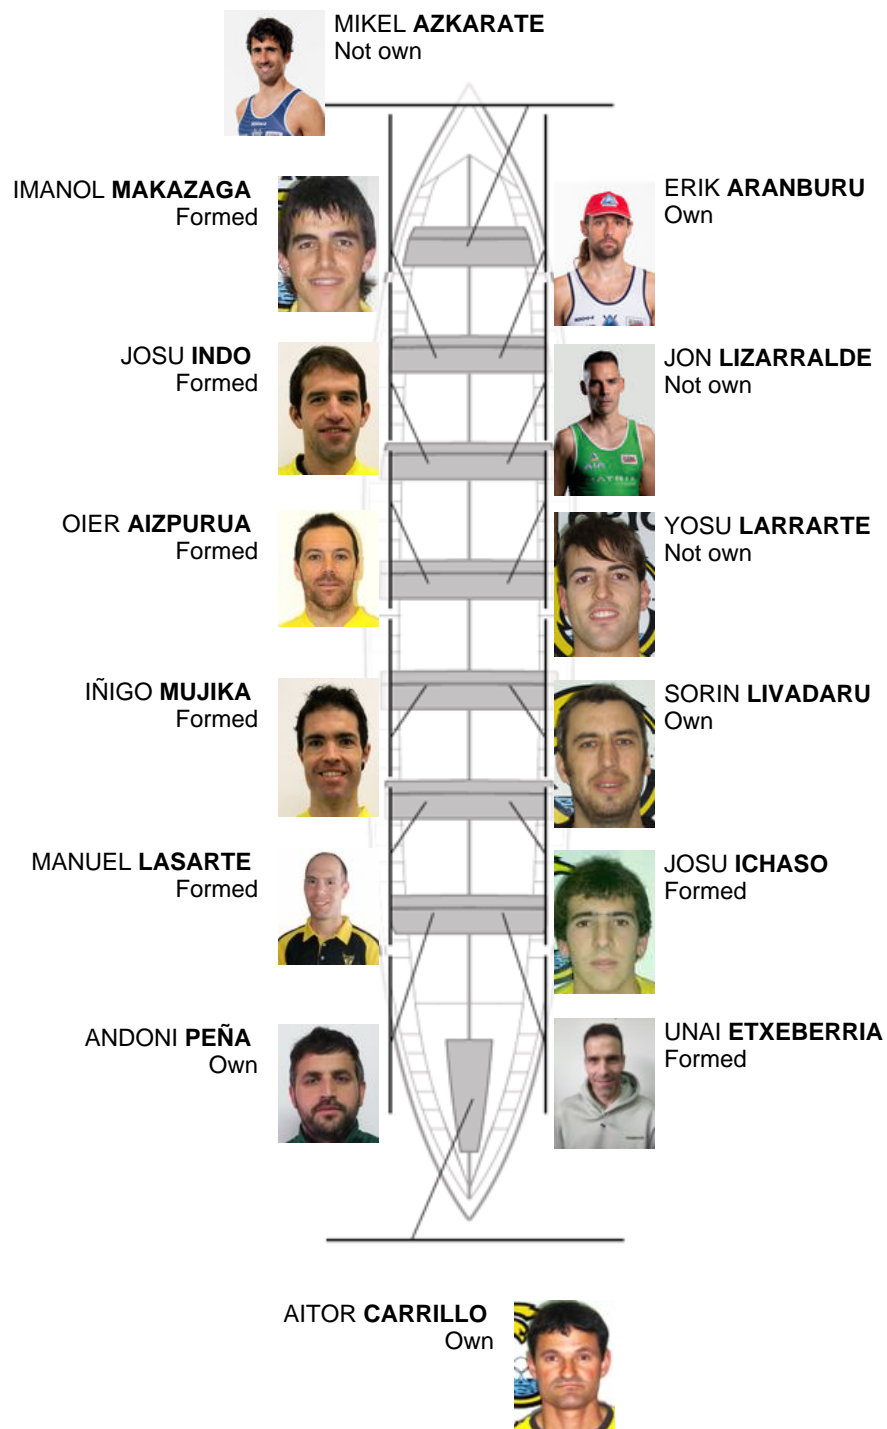

	Club	Time	Dif.	%	Points
0	ORIO ORIALKI	00:00,00			0

Image not found for type: unknown

Jose Luis Agirre
Coach
Jose Luis
Agirre

ORIO Delegate
Luis Javier
Amenabar

Firma y sello

Subtitutes

 Ripper
ALEXANDRO
SANCHEZ
Sotmed