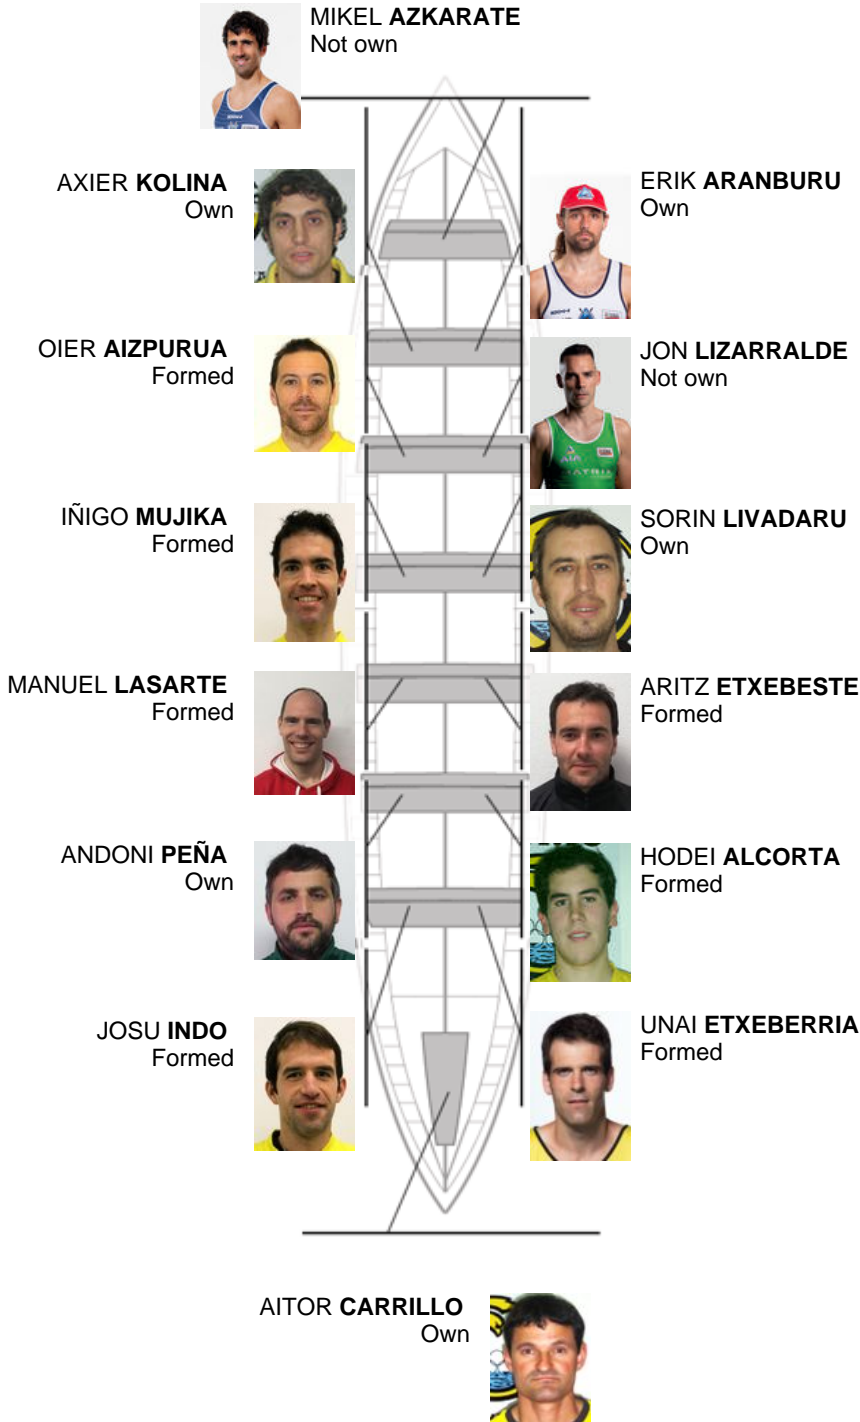

|   | Club         | Time     | Dif.     | %       | Points |
|---|--------------|----------|----------|---------|--------|
| 8 | ORIO ORIALKI | 19:47,86 | 00:25.96 | 102.23% | 5      |

Image not found or type unknown

Jose Luis Agirre  
 Coach  
 Jose Luis  
 Agirre

Delegate  
 LINO  
 CARRERA

Firma y sello

**Subtitutes**

Rower  
 FERNANDO  
 MENDIZABALA  
 Not used

**Formed:7**  
**Own: 5**  
**Not own: 2**