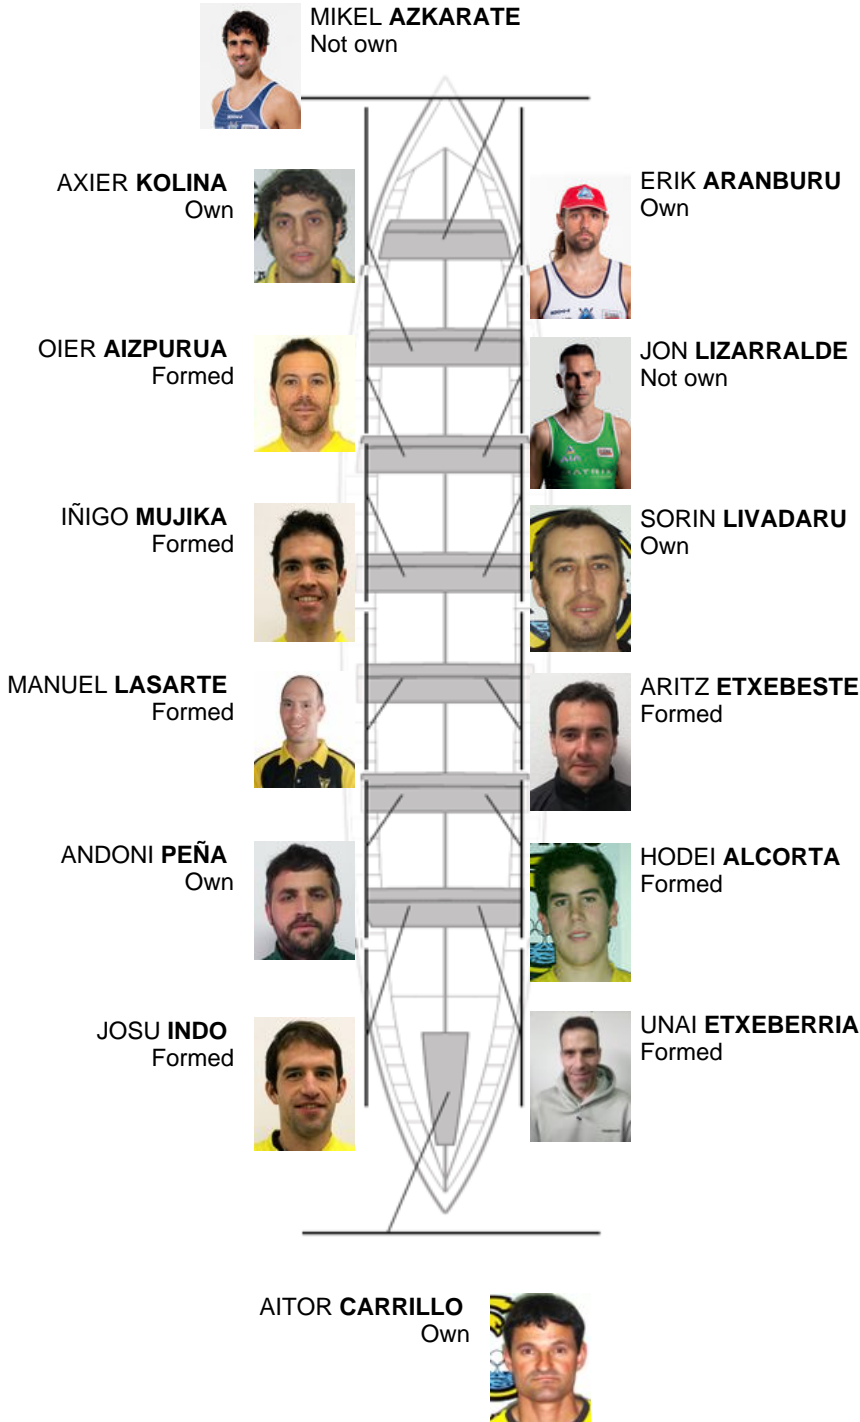

	Club	Time	Dif.	%	Points
8	ORIO ORIALKI	19:47,86	00:25.96	102.23%	5

Image not found or type unknown
 Jose Luis Agirre Coach
 Jose Luis Agirre

Delegate
 LINO CARRERA

Firma y sello

Subtitutes

Rower
~~FERNANDO MENDIZABALA~~
 Not used