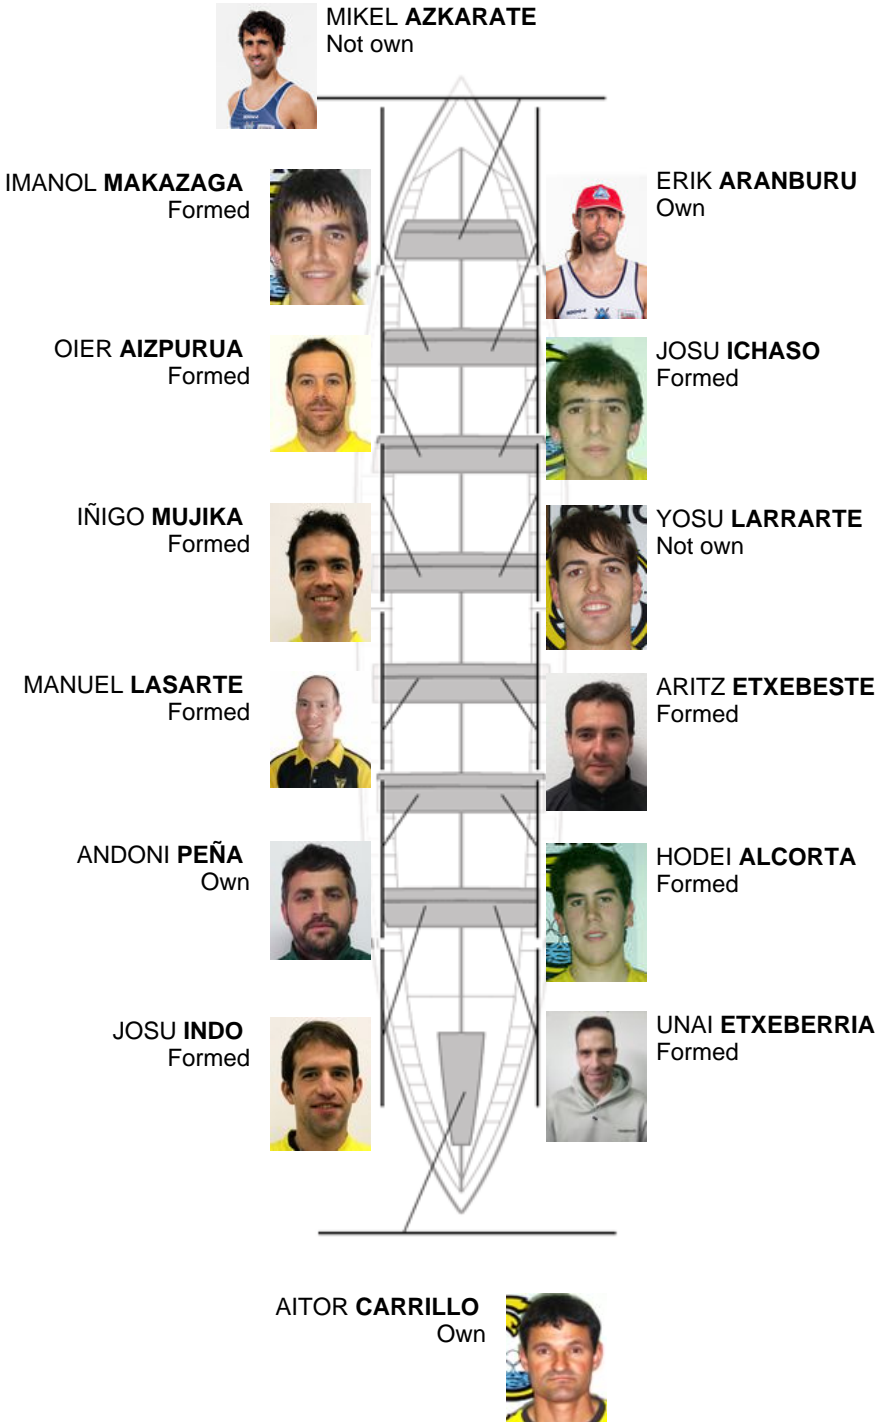

07-23-2011 / Pasaiko Portu Berriaren I. Bandera - Scoring

	Club	Time	Dif.	%	Points
12	ORIO ORIALKI	20:13,44	00:37.10	103.15%	1

Image not found for type: unknown
 Jose Luis Agirre Coach
 Jose Luis Agirre

Delegate
 Luis Javier Amenabar

Firma y sello

Subtitutes

Rower
 SORER KIZABARUDE
 Not own

Formed:9
 Own: 3
 Not own: 2