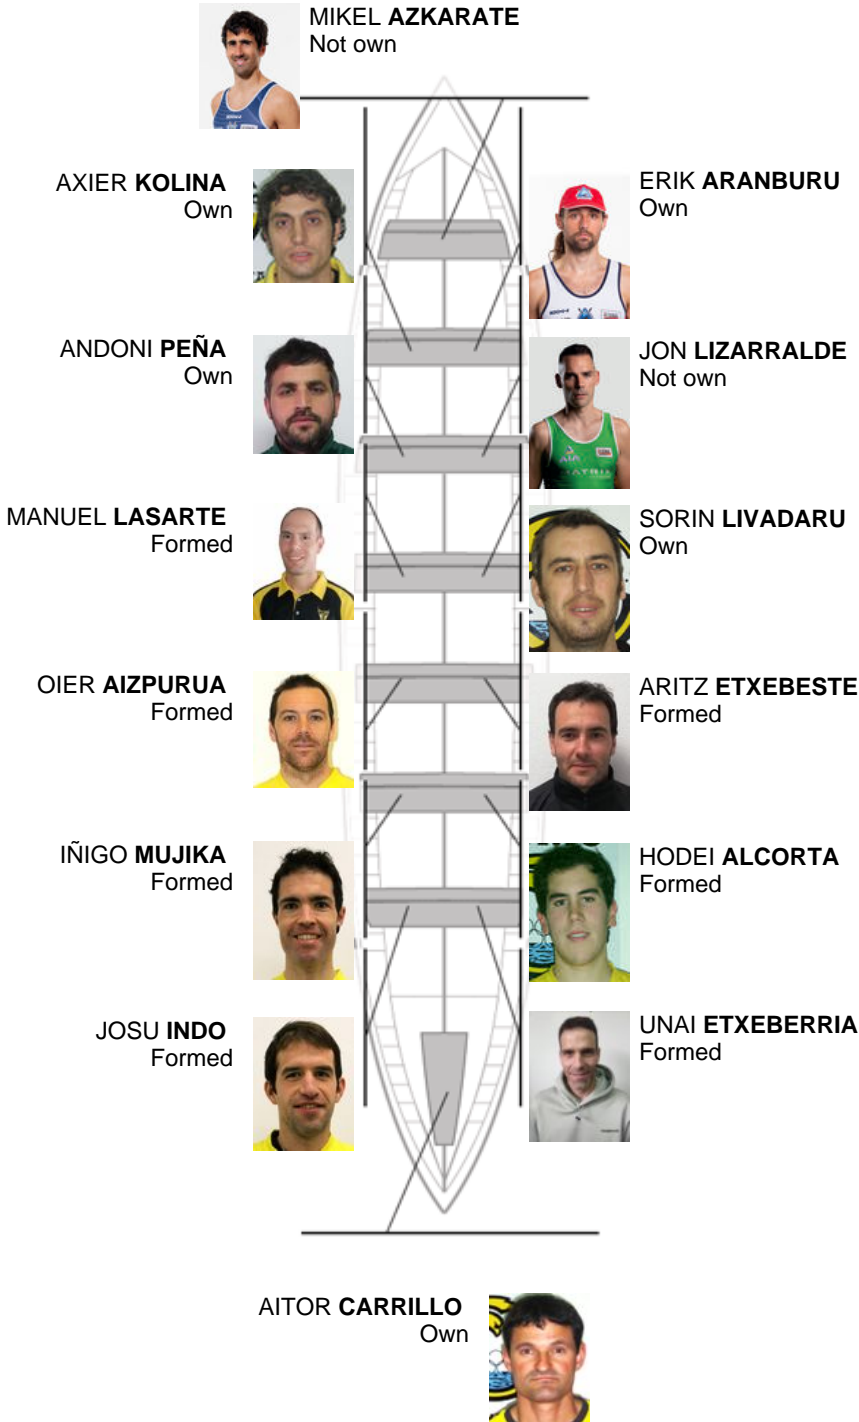

08-20-2011 / Hondarribiko XXIV. Ikurriña - GP Mapfre - Scoring

	Club	Time	Dif.	%	Points
12	ORIO ORIALKI	20:28,34	00:52.16	104.43%	1

Image not found or type unknown
 Jose Luis Agirre Coach
 Jose Luis Agirre

Delegate
 LINO CARRERA

Firma y sello

Subtitutes

Rower
 MIKEL AZKARATE
 Not own

Formed: 7
 Own: 5
 Not own: 2