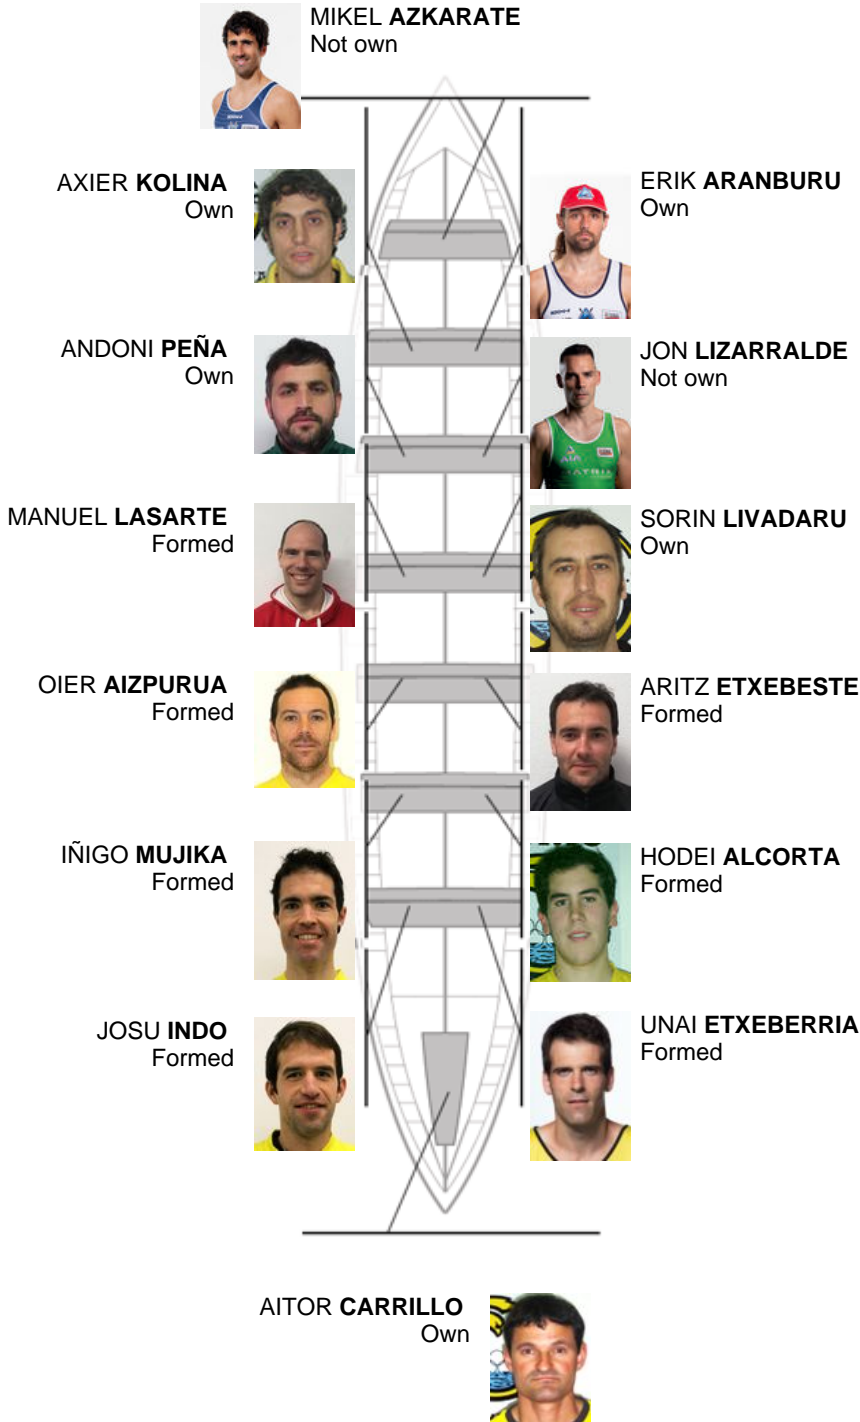

08-20-2011 / Hondarribiko XXIV. Ikurriña - GP Mapfre - Scoring

	Club	Time	Dif.	%	Points
12	ORIO ORIALKI	20:28,34	00:52.16	104.43%	1

Image not found or type unknown
 Jose Luis Agirre Coach
 Jose Luis Agirre

Delegate
 LINO CARRERA

Firma y sello

Subtitutes

Rower
 MIKEL AZKARATE
 Not own

Formed: 7
 Own: 5
 Not own: 2