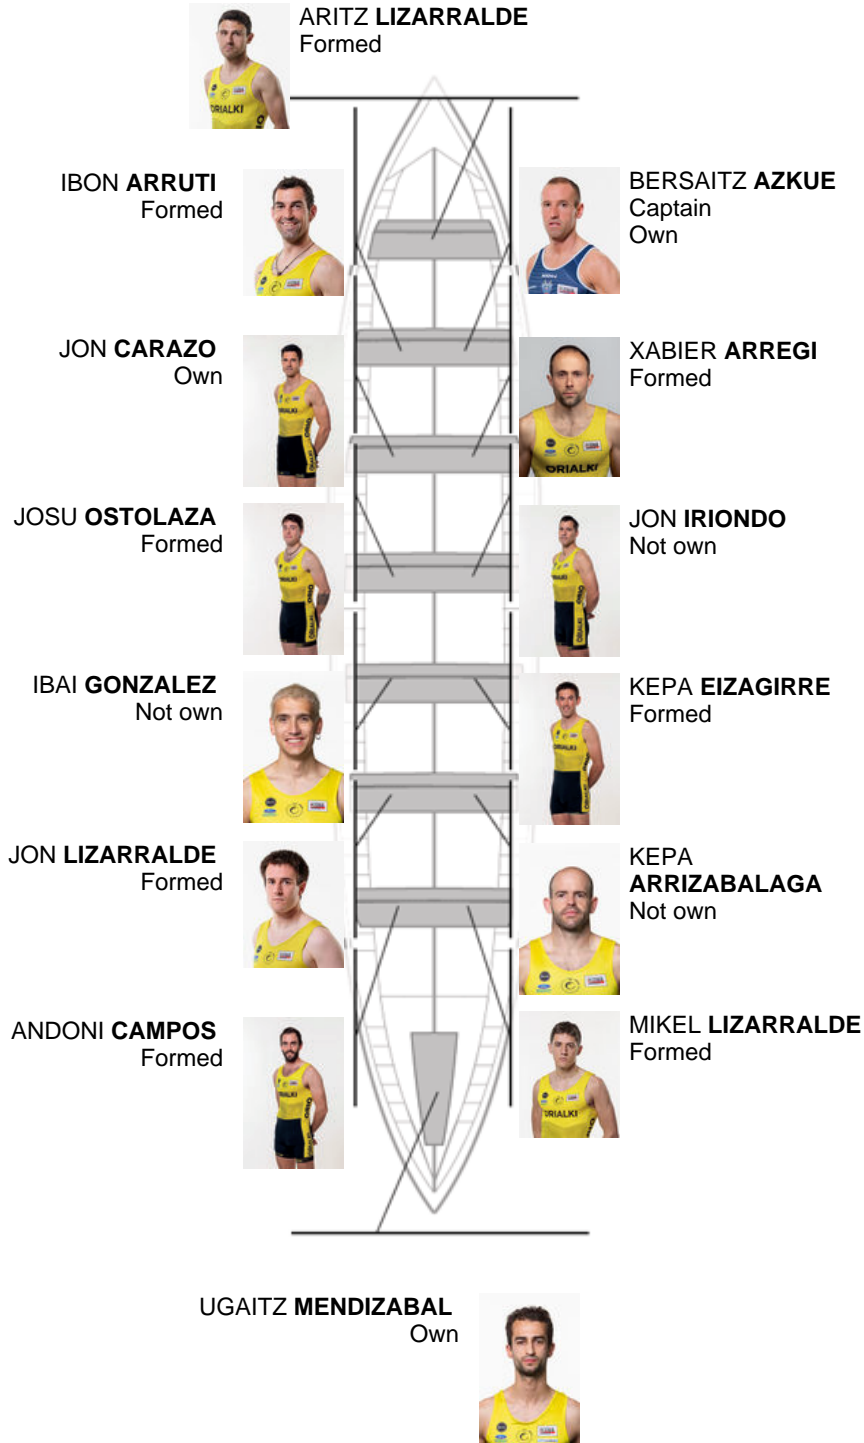

08-01-2021 / Santurtziko XLII Ikurriña - Scoring

	Club	Time	Dif.	%	Points
4	ORIO ORIALKI	19:49,36	00:16.64	101.41%	9

Coach
JON SALSAMENDI

Delegate
IOSU ESNAOLA ATXEGA

Firma y sello

Subtitutes

Rower
MARETZEL BERRERIA
 Not own