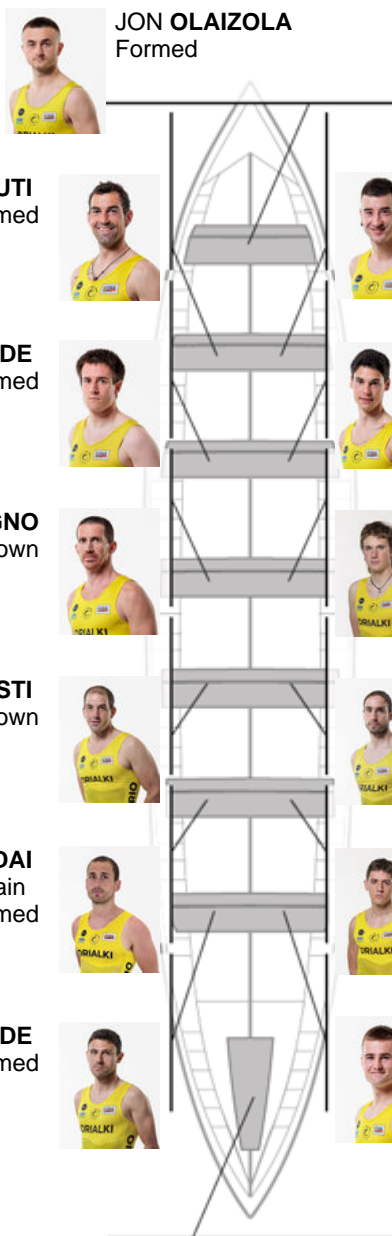

	Club	Time	Dif.	%	Points
2	ORIO ORIALKI	19:48,70	00:09.10	100.77%	11

Coach
MIKEL AROSTEGI IBARGUREN

Delegate
UNAI AMENABAR SEGUROLA

Firma y sello

Subtitutes

Rower
JORREZA
~~IZKINBREA~~
 Not own

JON OLAIZOLA
Formed

IBON ARRUTI
Formed

JON LIZARRALDE
Formed

LEANDRO SALVAGNO
Not own

JON URRESTI
Not own

MARTXEL ALDAI
Captain
Formed

ARITZ LIZARRALDE
Formed

IKER ZINKUNEGI
Formed

AITZOL ELU
Not own