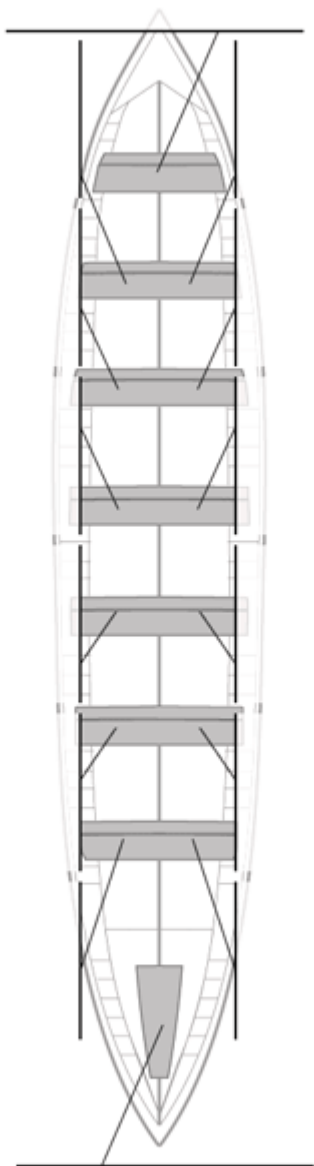

	Club	Temp	Dif	%	Points
3	ORIO ORIALKI	20:04,36	00:08,50	100.71%	10

Image not found or type unknown

Coach

Image not found or type unknown

Delegue

Firma y sello

Supleánts

Formé:

Prope:

Non prope: