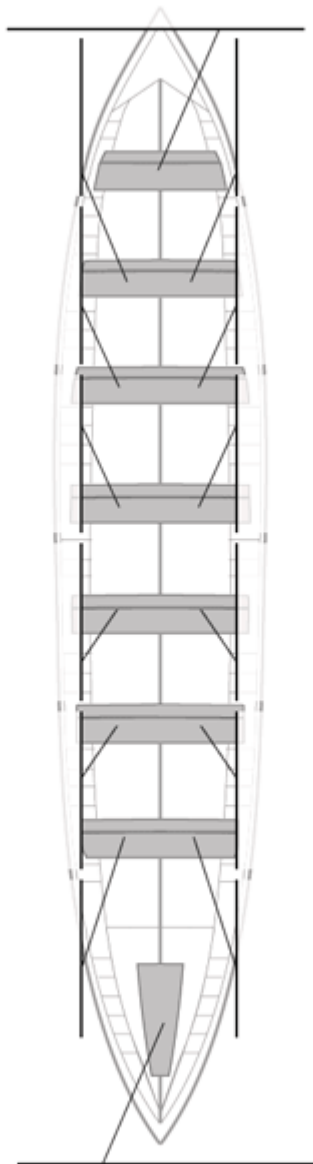

	Club	Temp	Dif	%	Points
3	ORIO ORIALKI	19:31,10	00:07,88	100.68%	10

Image not found or type unknown

Coach

Image not found or type unknown

Delegue

Firma y sello

Supleánts

Formé:

Prope:

Non prope: