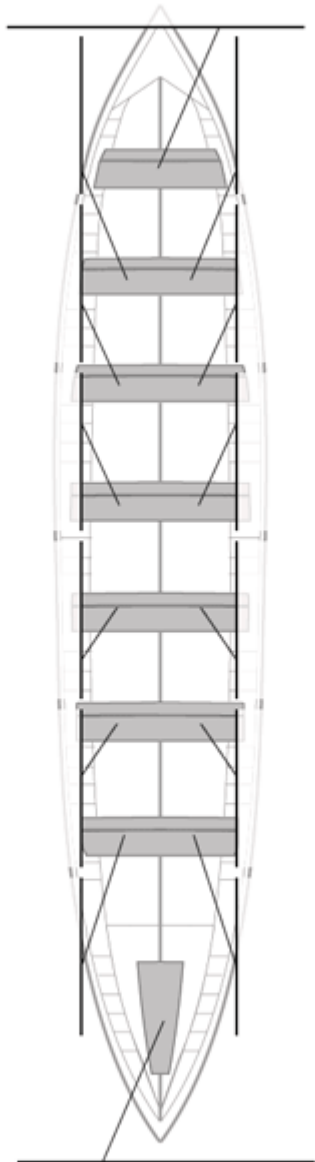

	Club	Temp	Dif	%	Points
3	ORIO ORIALKI	20:07,95	00:13,08	101.10%	10

Image not found or type unknown

Coach

Image not found or type unknown

Delegue

Firma y sello

Supleánts

Formé:

Prope:

Non prope: