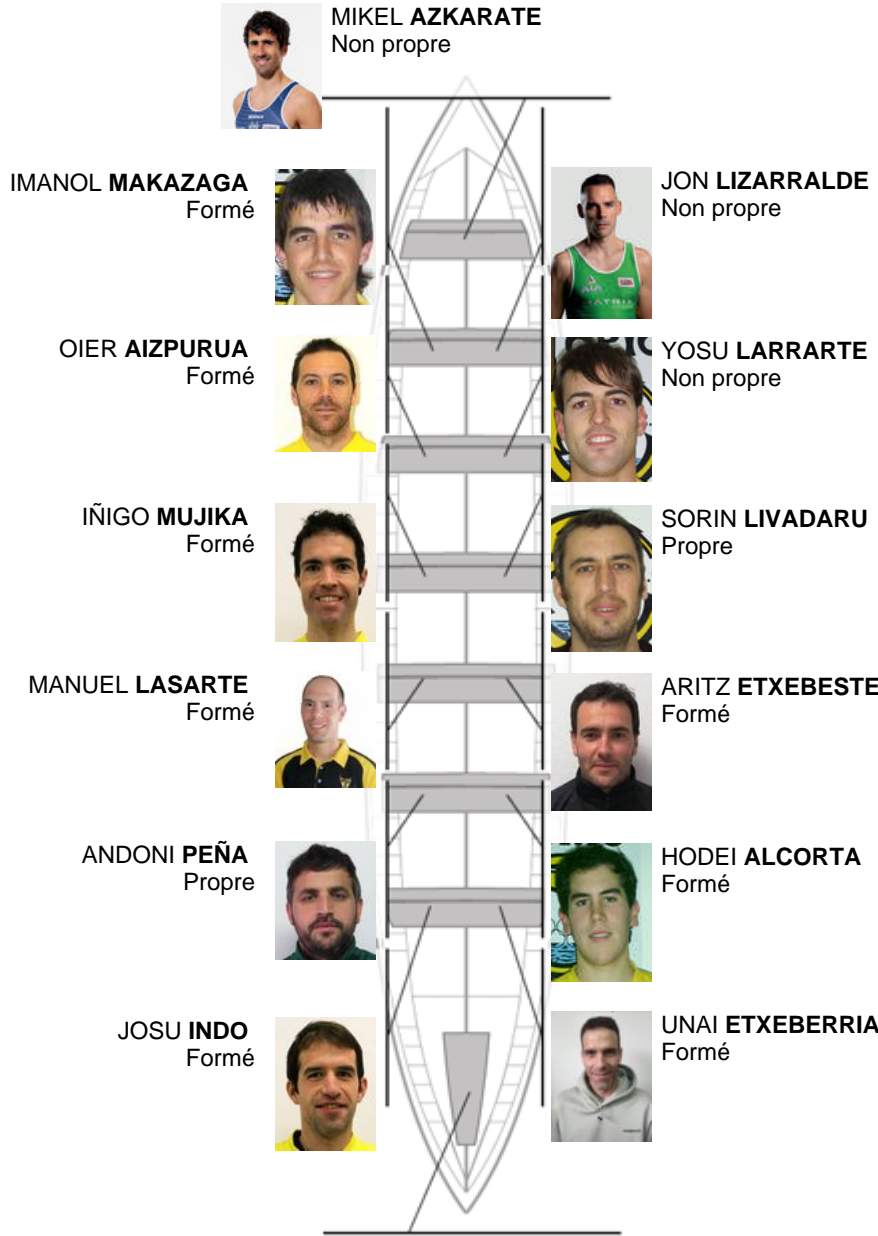

	Club	Temp	Dif	%	Points
9	ORIO ORIALKI	20:17,72	00:35.34	102.98%	4

Image not found or type unknown
 Jose Luis Agirre Coach
 Jose Luis Agirre

Delegué

PATXI IRIBAR

Firma y sello

Supleánts

Remeur
~~XXXXXXXX~~
 XXXXXXXXXXXX
 Propre

AITOR CARRILLO
 Prope

Formé:8
Prope: 3
Non prope: 3