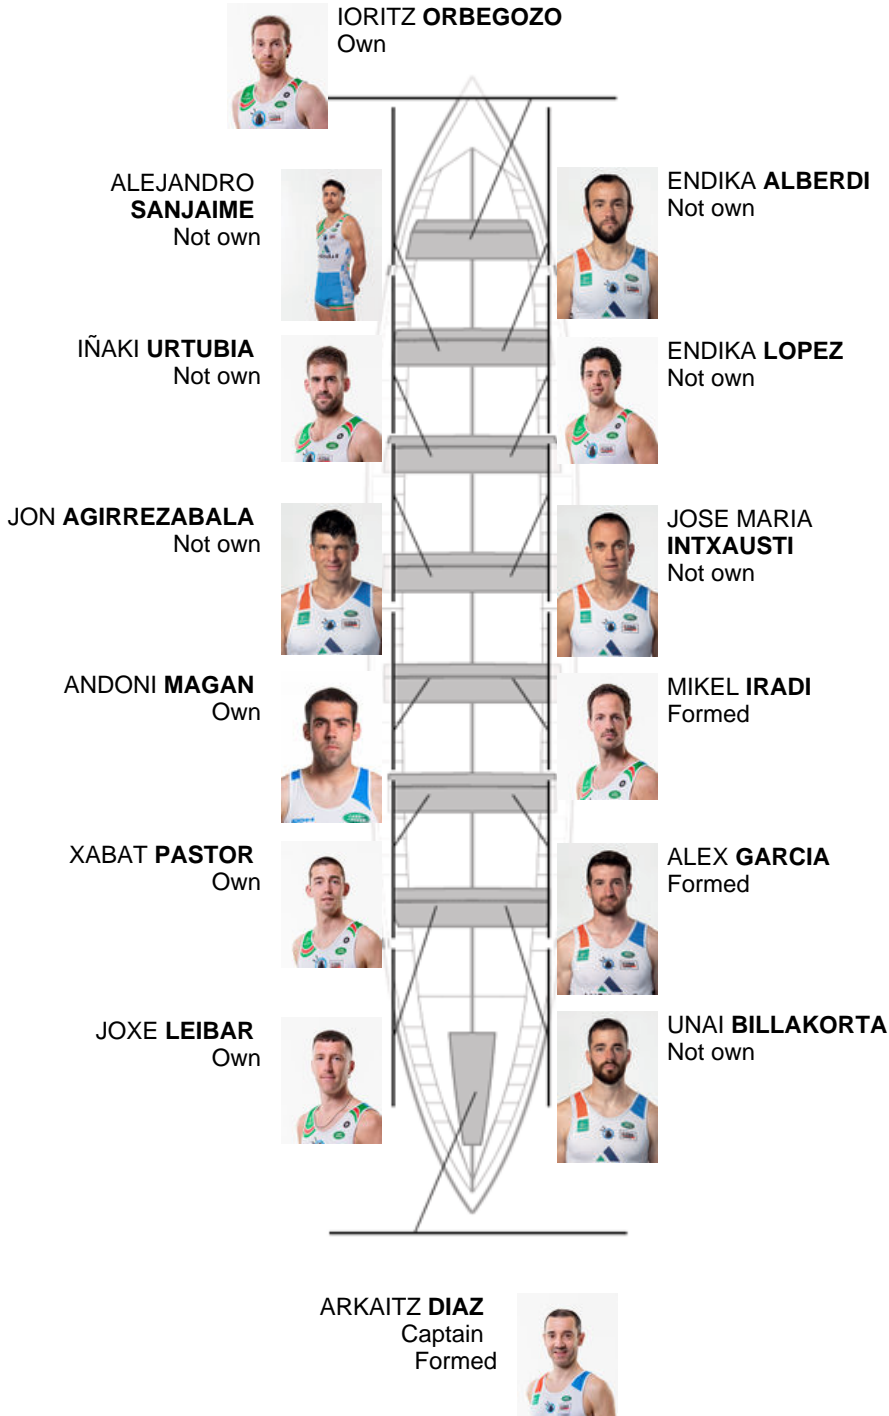

Club	Time	Dif.	%	Points
3	AMENABAR DONOSTIARRA	20:40,16	00:14.20	101.15%	10

Firma y sello

Subtitutes

Formed:3
Own: 4
Not own: 7