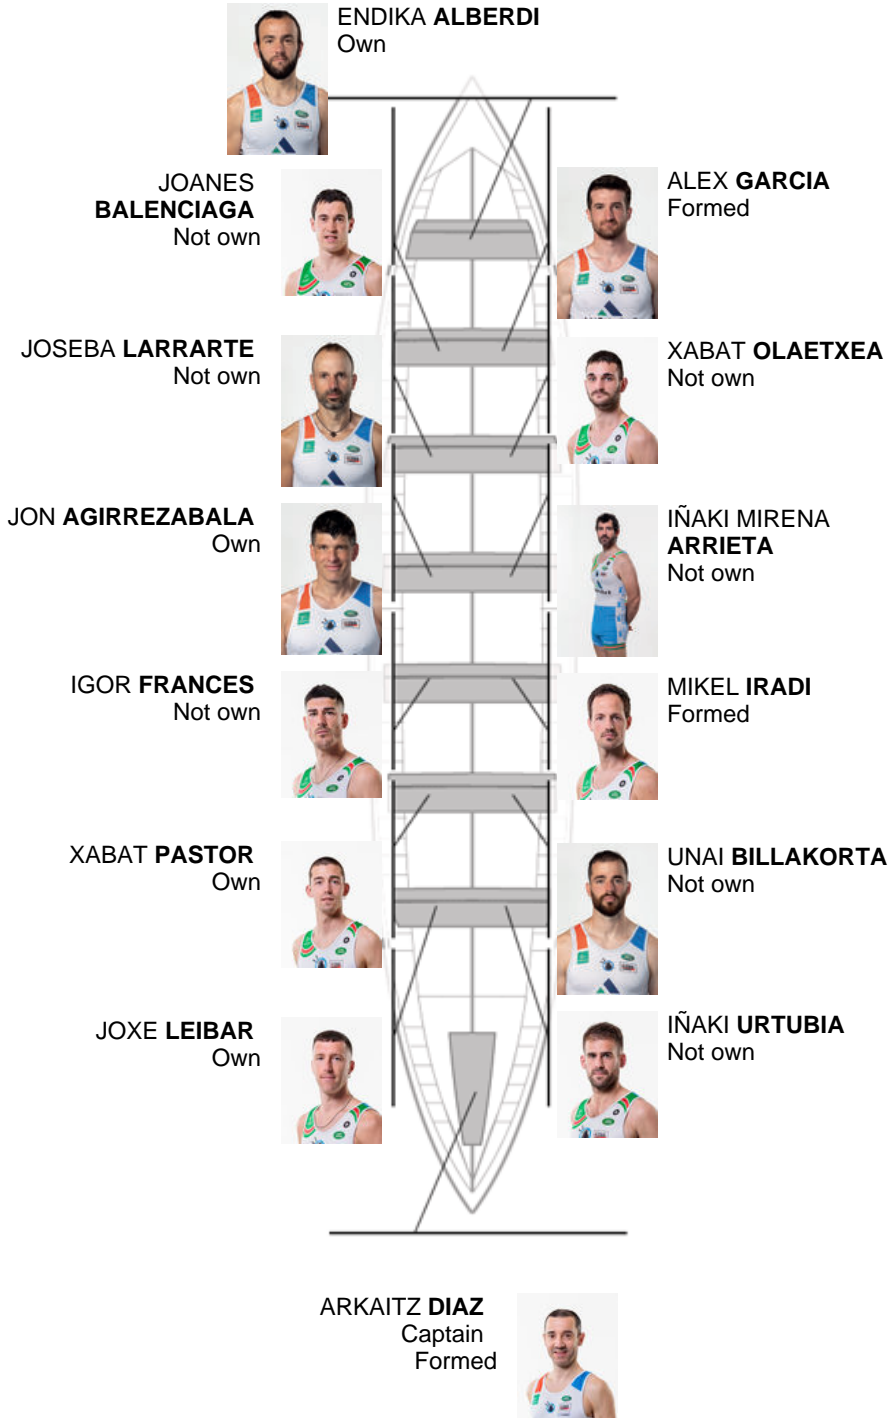

	Club	Time	Dif.	%	Points
3	AMENABAR DONOSTIARRA	19:45,78	00:17.30	101.48%	10

Coach
IGOR
MAKAZAGA

Delegate
UNAI
LUZURIAGA

Firma y sello

Subtitutes

~~Ripper~~
~~BEÑENBARRIA~~
~~BERAZUETI~~ BOIENA
~~Not own~~