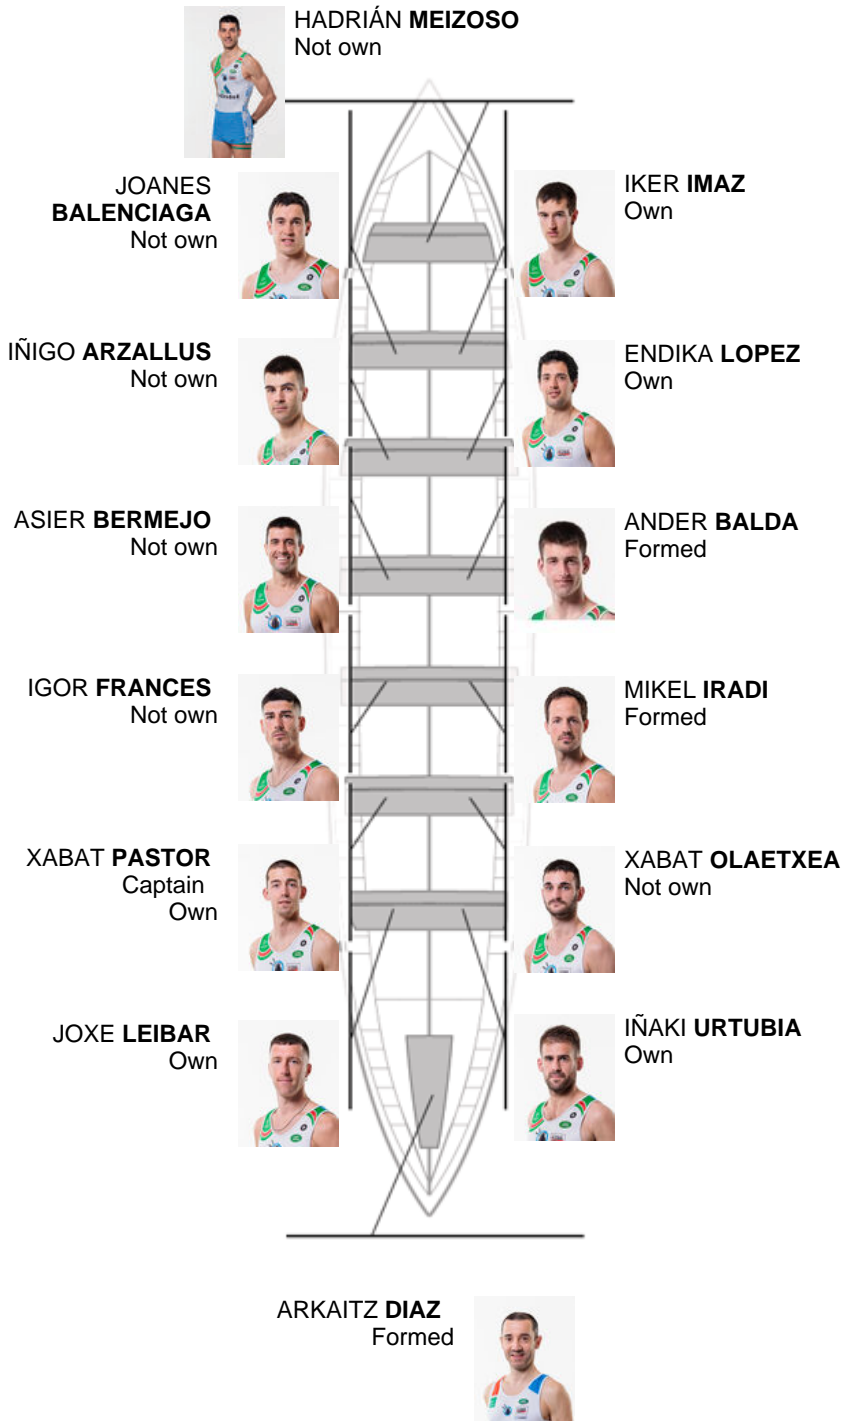

	Club	Time	Dif.	%	Points
2	AMENABAR DONOSTIARRA	19:36,26	00:05.08	100.43%	11

Coach
IGOR
MAKAZAGA

Delegate
JOSEBA
LARRARTE PAGOLA

Firma y sello

Subtitutes

Blipper
~~ERNESTO~~ MIRENA
~~ERNESTO~~ TAGOiena

Formed:3
Own: 5
Not own: 6