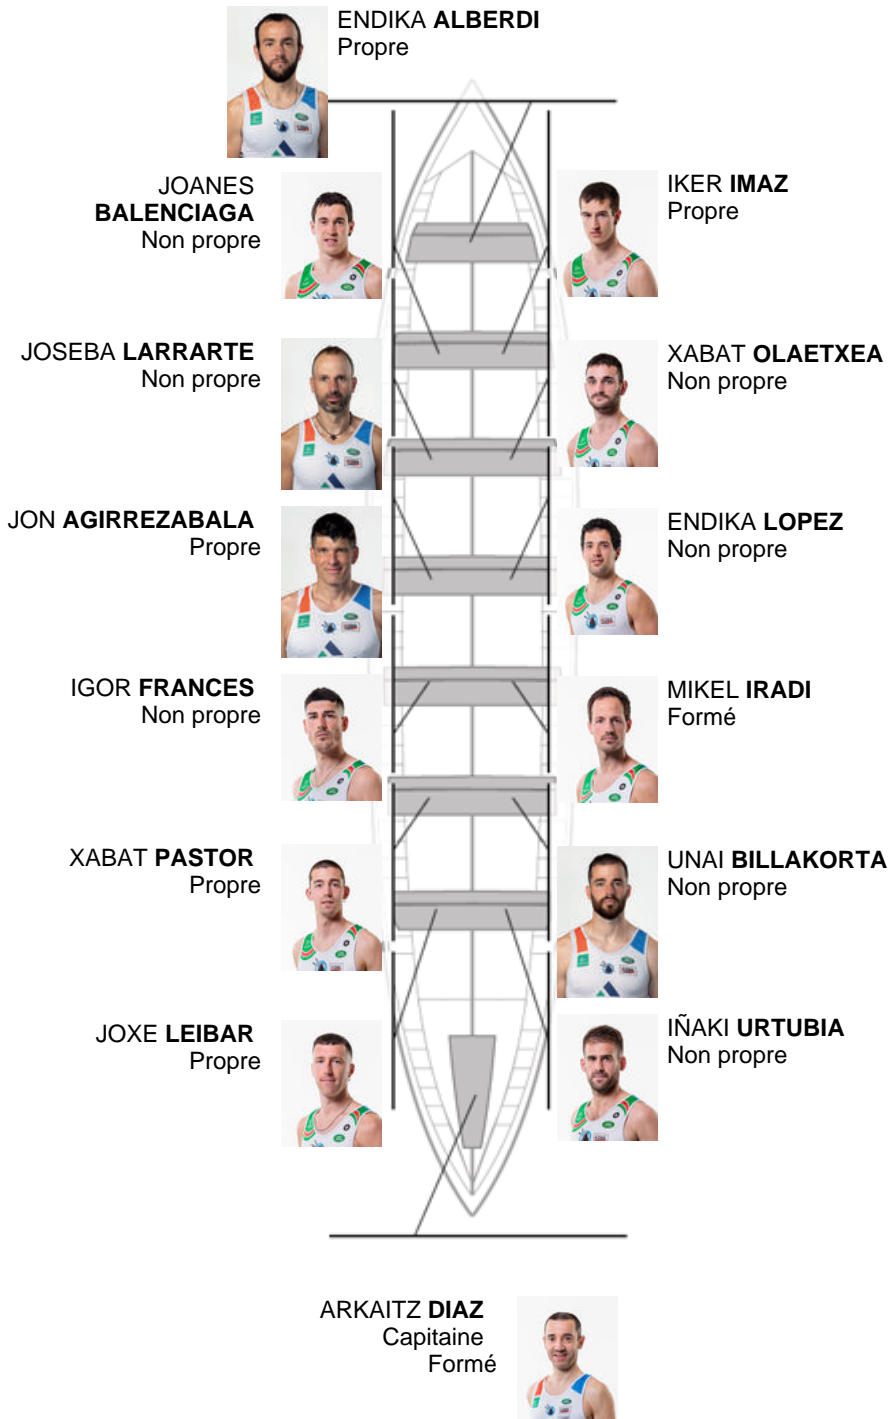

	Club	Temp	Dif	%	Points
2	AMENABAR DONOSTIARRA	19:45,90	00:03.70	100.31%	11

Coach
IGOR
MAKAZAGA

Délégué
UNAI
LUZURIAGA

Firma y sello

Supleánts

Rembur
~~IGOR~~ ~~MAKAZAGA~~
~~UNAI~~ ~~LUZURIAGA~~
~~IGOR~~ ~~MAKAZAGA~~
~~UNAI~~ ~~LUZURIAGA~~
GONZALEZ
BOIENA
Non propre

Formé:2

Prope: 5

Non prope: 7